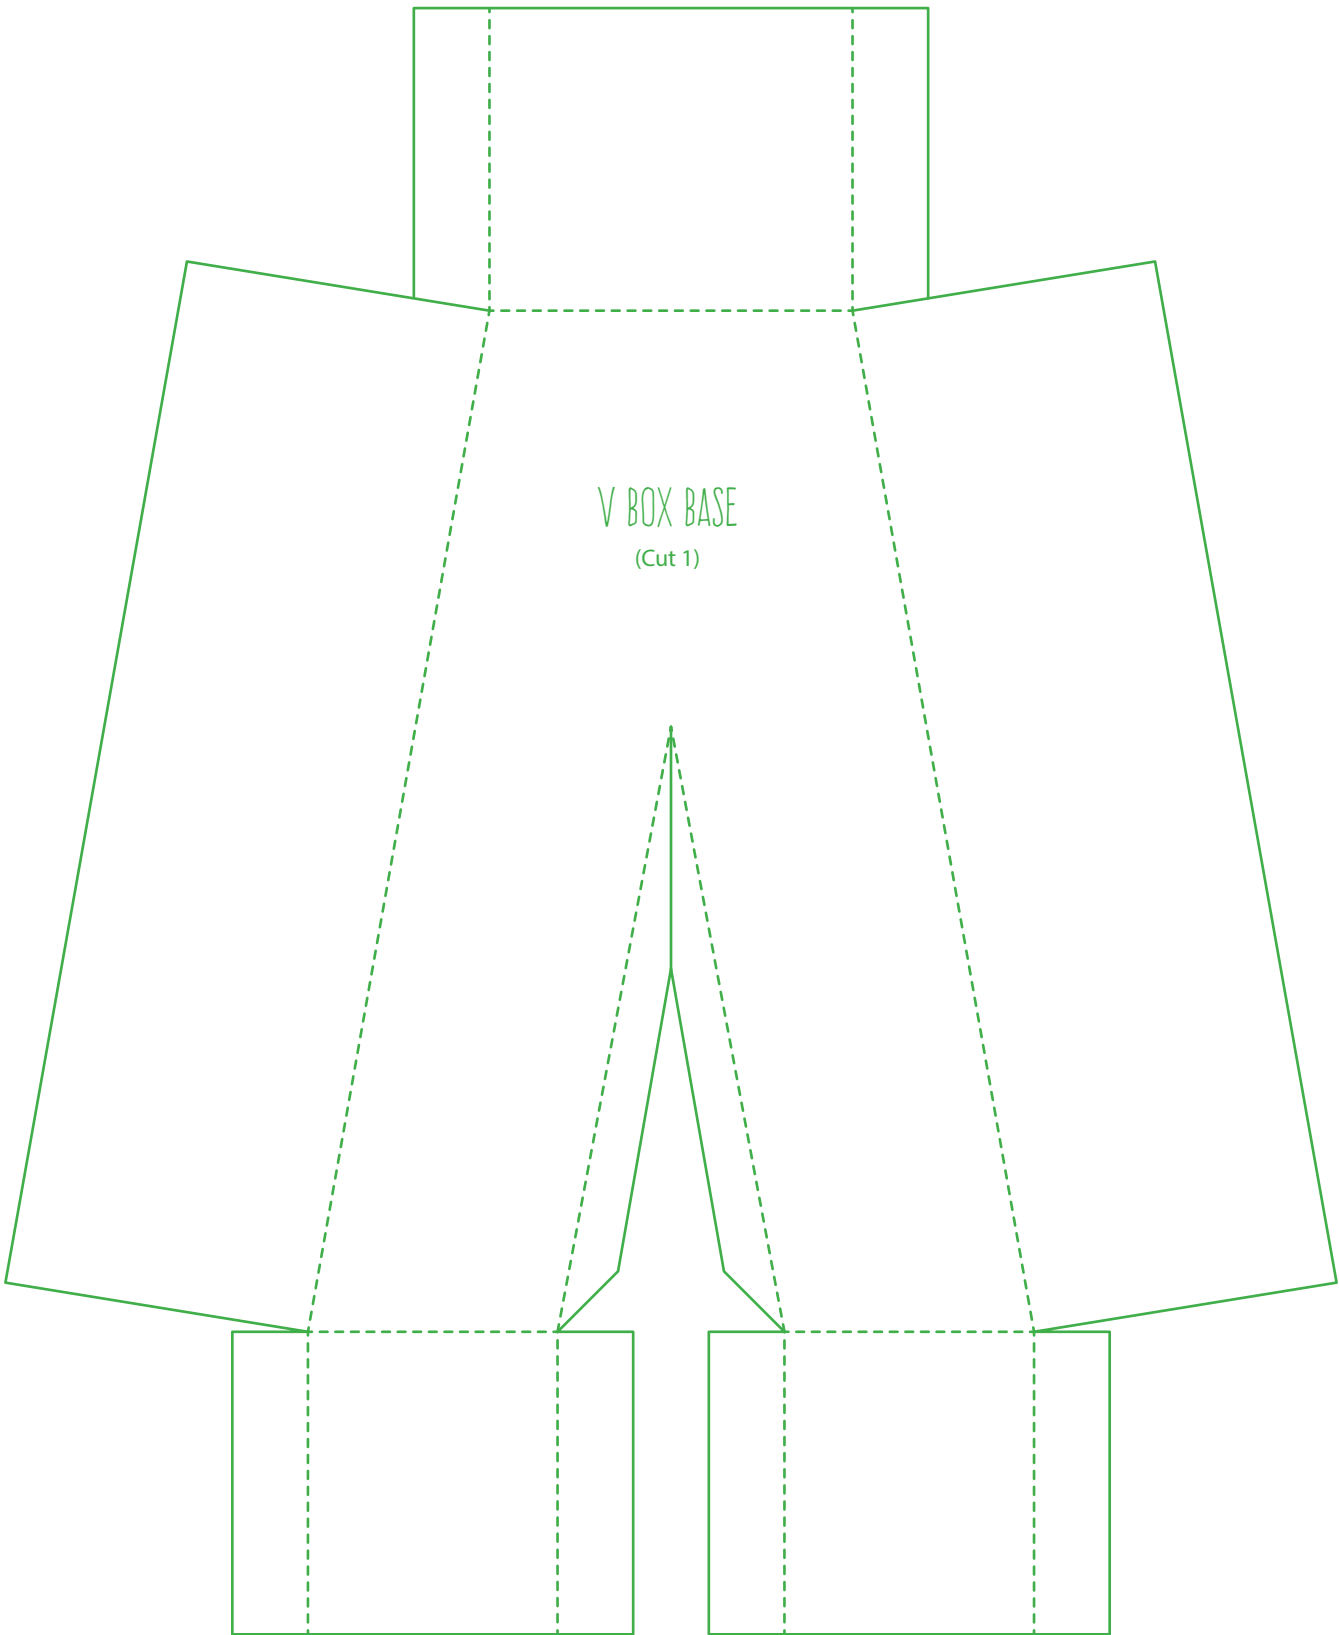

LOVE BOX LETTERS

KEY:

— Cut

- - - - Score

O BOX BASE
OUTER SIDE
(Cut 1)

V BOX LID
(Cut 1)

V BOX LID SIDE (Cut 1)

V BOX
BASE SIDE
(Cut 1)

V BOX
BASE SIDE
(Cut 1)

V BOX LID SIDE (Cut 1)

V BOX BASE

(Cut 1)

E BOX BASE
(Cut 1)