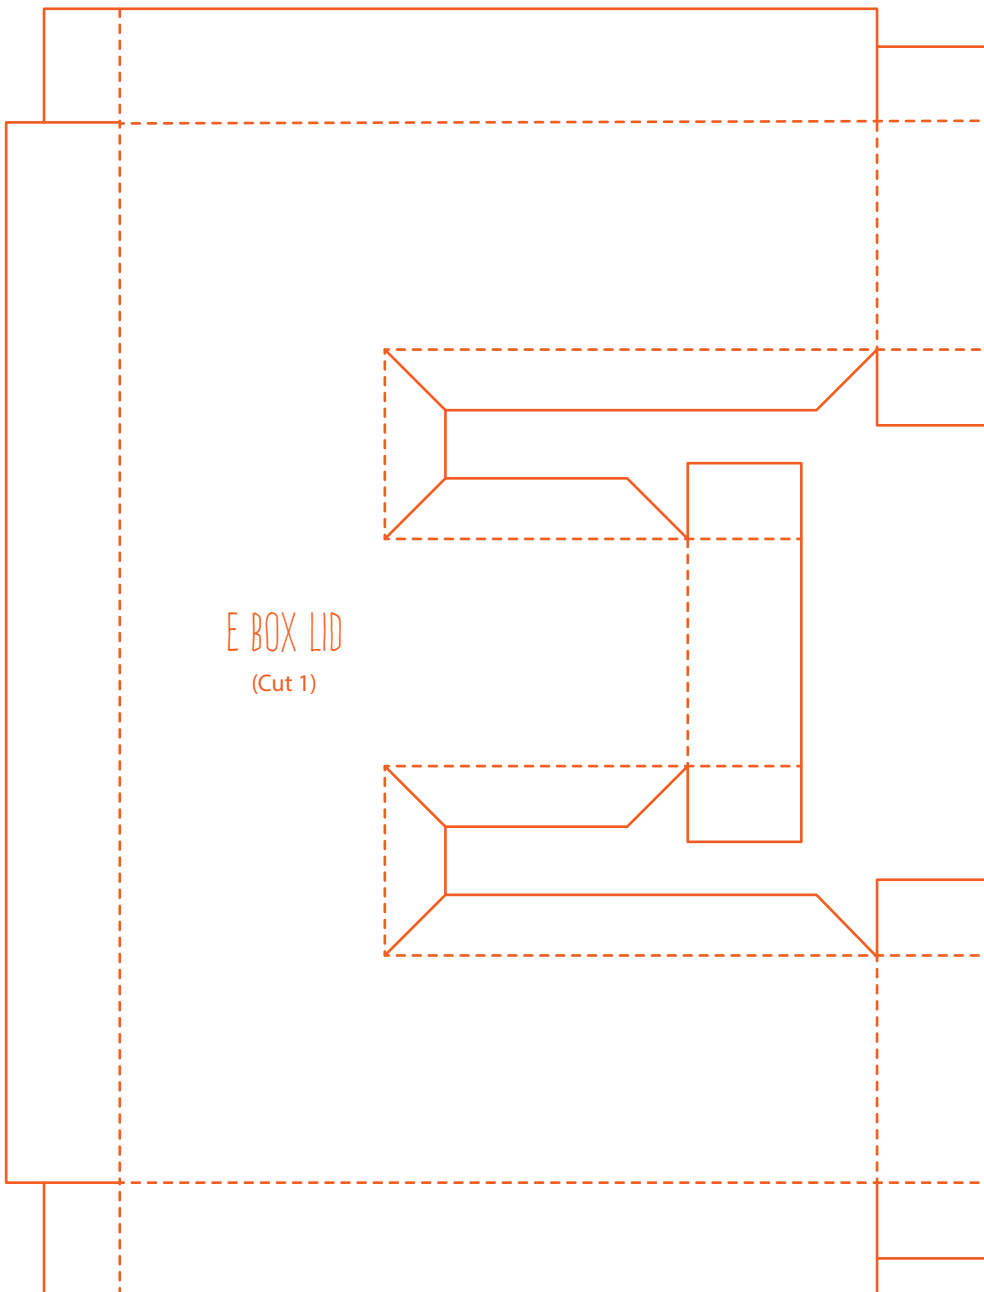

LOVE BOX LETTERS

KEY:

— Cut

- - - - Score

O BOX BASE
OUTER SIDE
(Cut 1)

V BOX LID
(Cut 1)

V BOX LID SIDE (Cut 1)

V BOX
BASE SIDE
(Cut 1)

V BOX
BASE SIDE
(Cut 1)

V BOX LID SIDE (Cut 1)

V BOX BASE

(Cut 1)

E BOX BASE
(Cut 1)