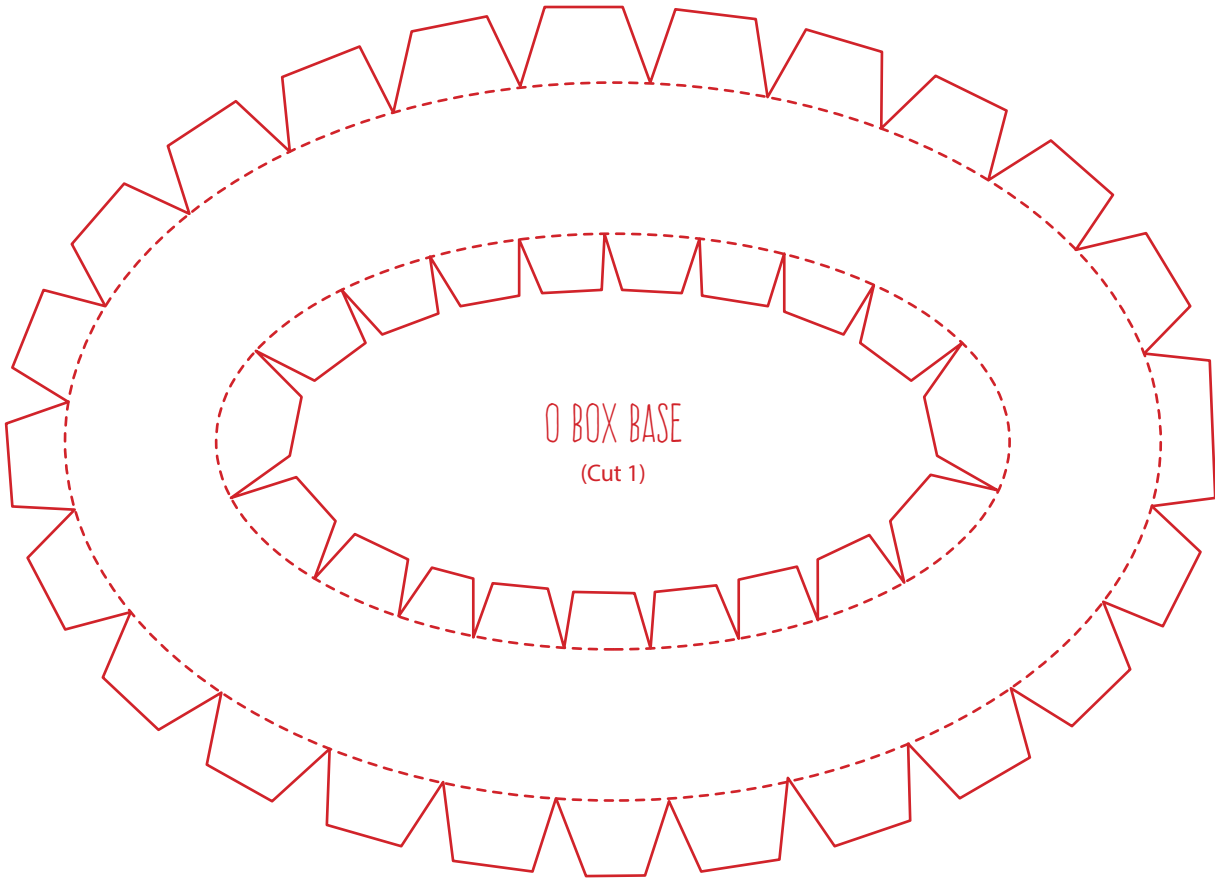

LOVE BOX LETTERS

KEY:

— Cut

- - - - Score

O BOX BASE
OUTER SIDE
(Cut 1)

V BOX LID
(Cut 1)

V BOX LID SIDE (Cut 1)

V BOX
BASE SIDE
(Cut 1)

V BOX
BASE SIDE
(Cut 1)

V BOX LID SIDE (Cut 1)

V BOX BASE

(Cut 1)

E BOX BASE
(Cut 1)