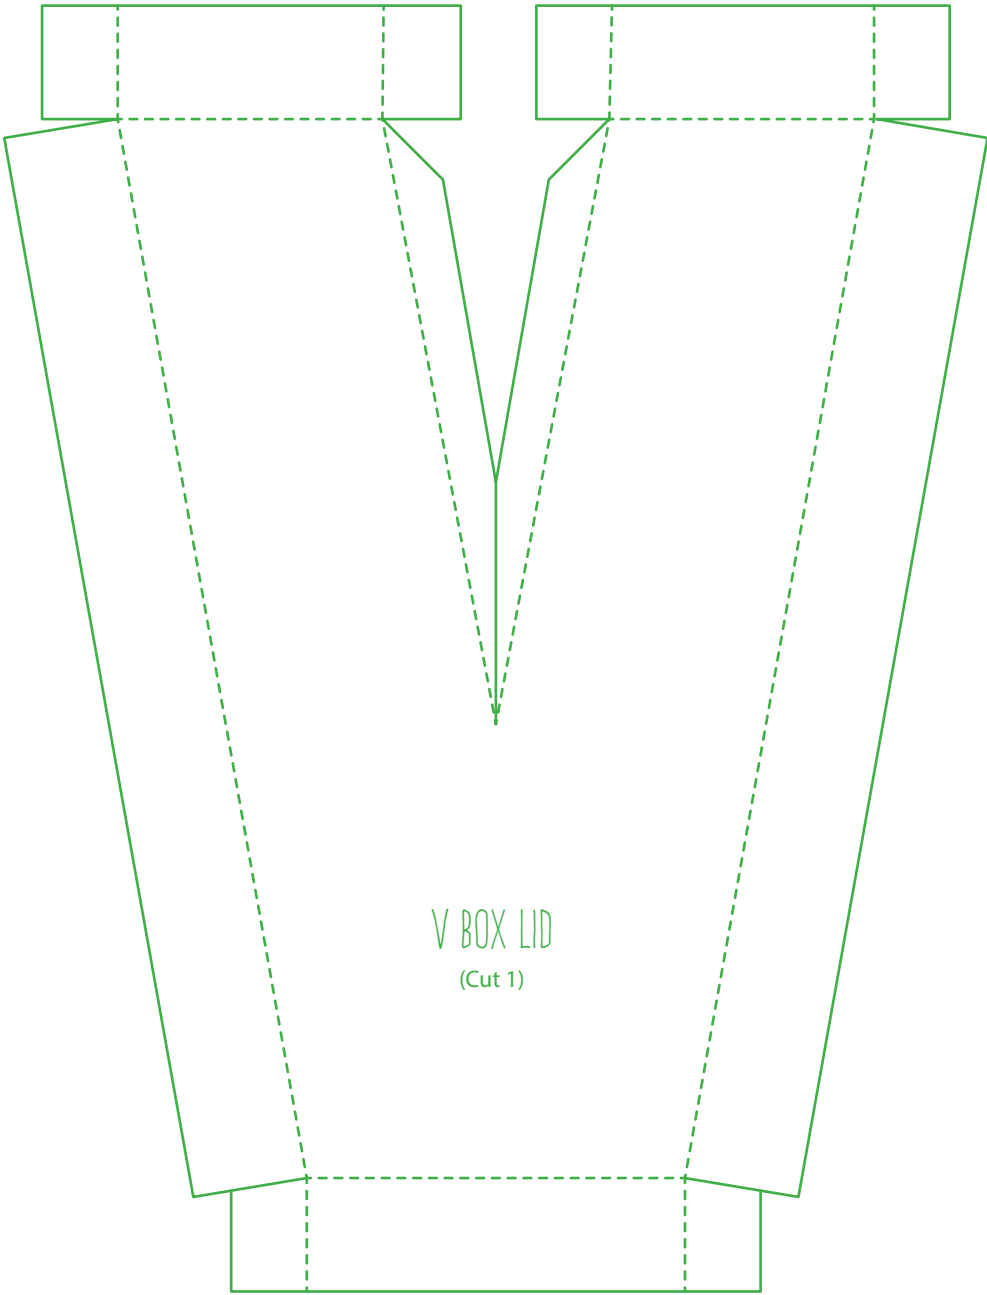

LOVE BOX LETTERS

KEY:

— Cut

- - - - Score

O BOX BASE
OUTER SIDE
(Cut 1)

V BOX LID
(Cut 1)

V BOX LID SIDE (Cut 1)

V BOX
BASE SIDE
(Cut 1)

V BOX
BASE SIDE
(Cut 1)

V BOX LID SIDE (Cut 1)

V BOX BASE

(Cut 1)

E BOX BASE
(Cut 1)