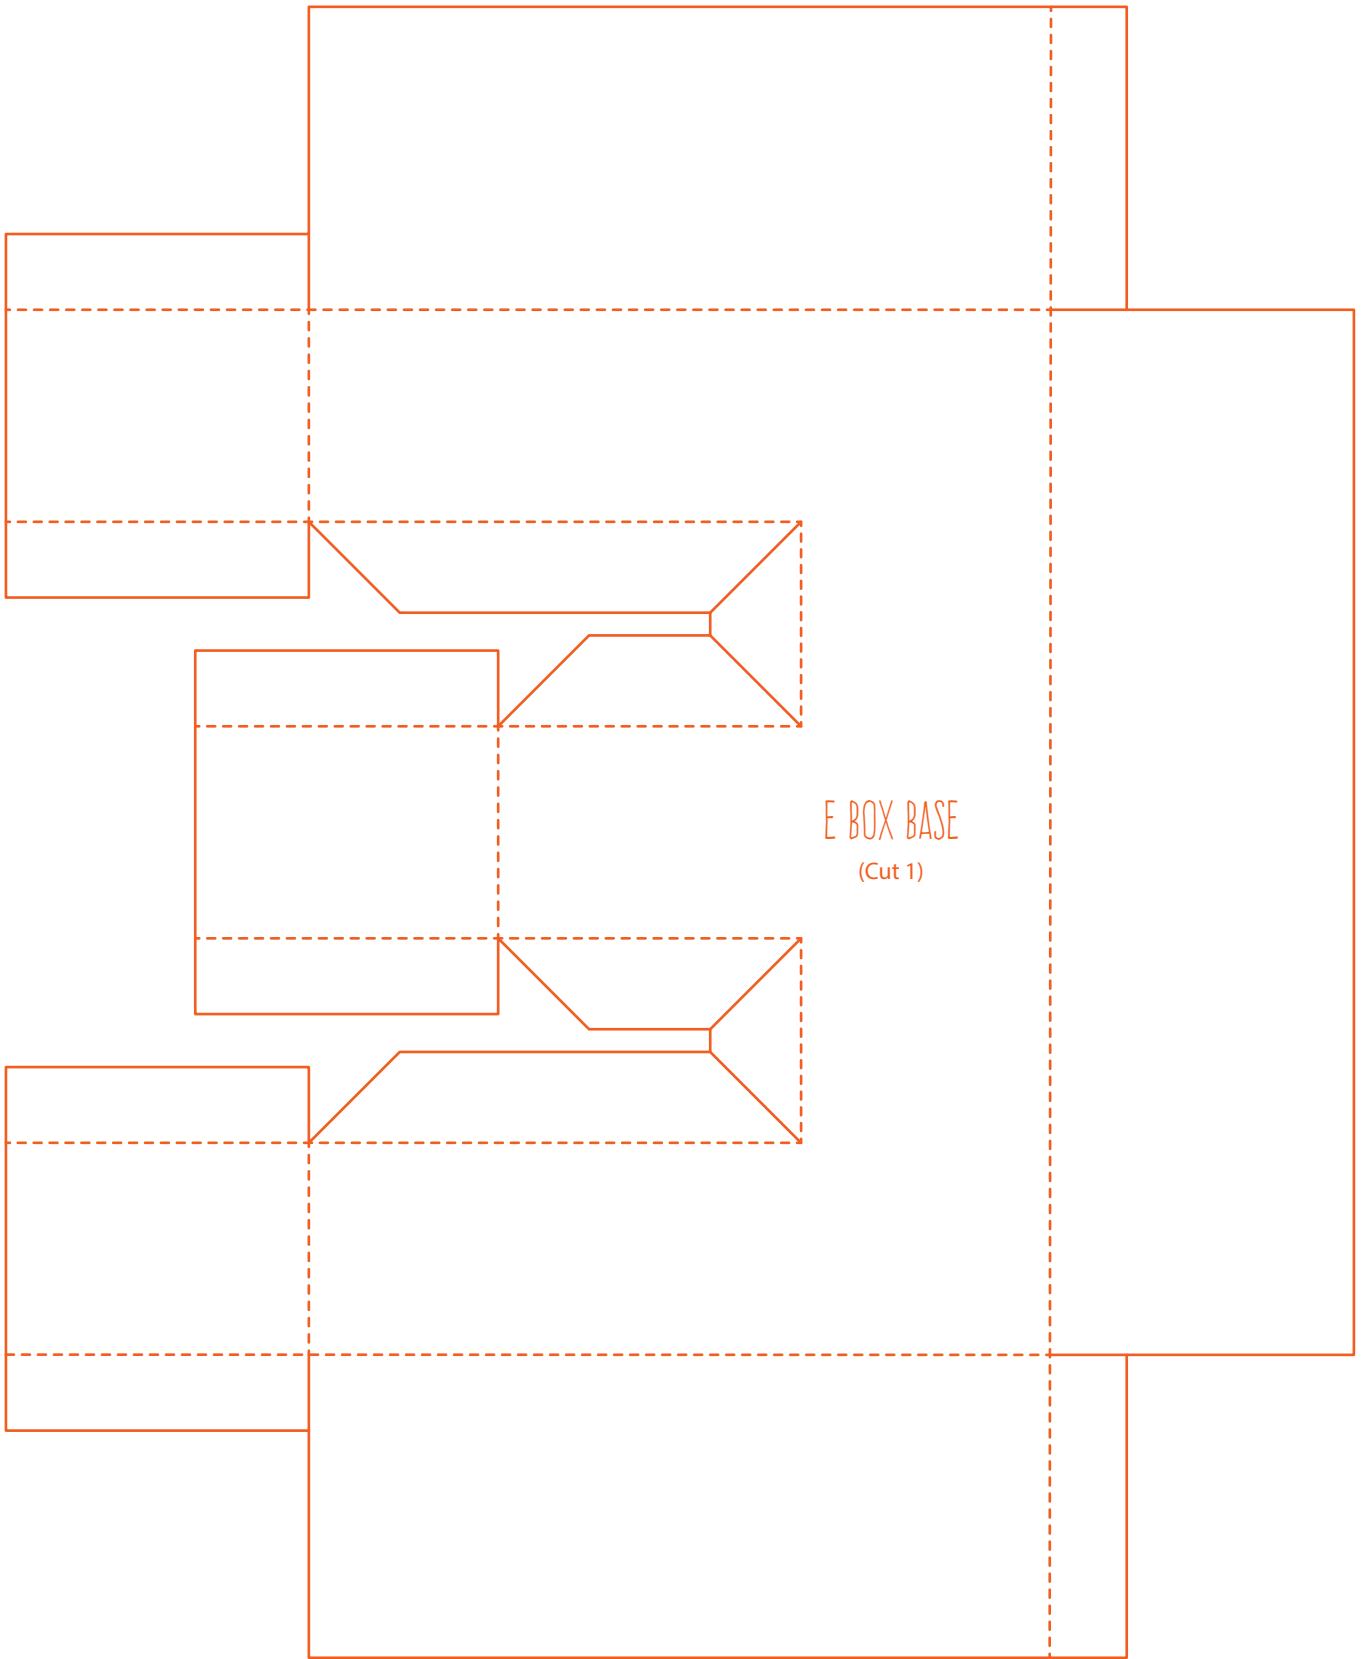

LOVE BOX LETTERS

KEY:

— Cut

- - - - Score

O BOX BASE
OUTER SIDE
(Cut 1)

V BOX LID
(Cut 1)

V BOX LID SIDE (Cut 1)

V BOX
BASE SIDE
(Cut 1)

V BOX
BASE SIDE
(Cut 1)

V BOX LID SIDE (Cut 1)

V BOX BASE

(Cut 1)

E BOX BASE
(Cut 1)