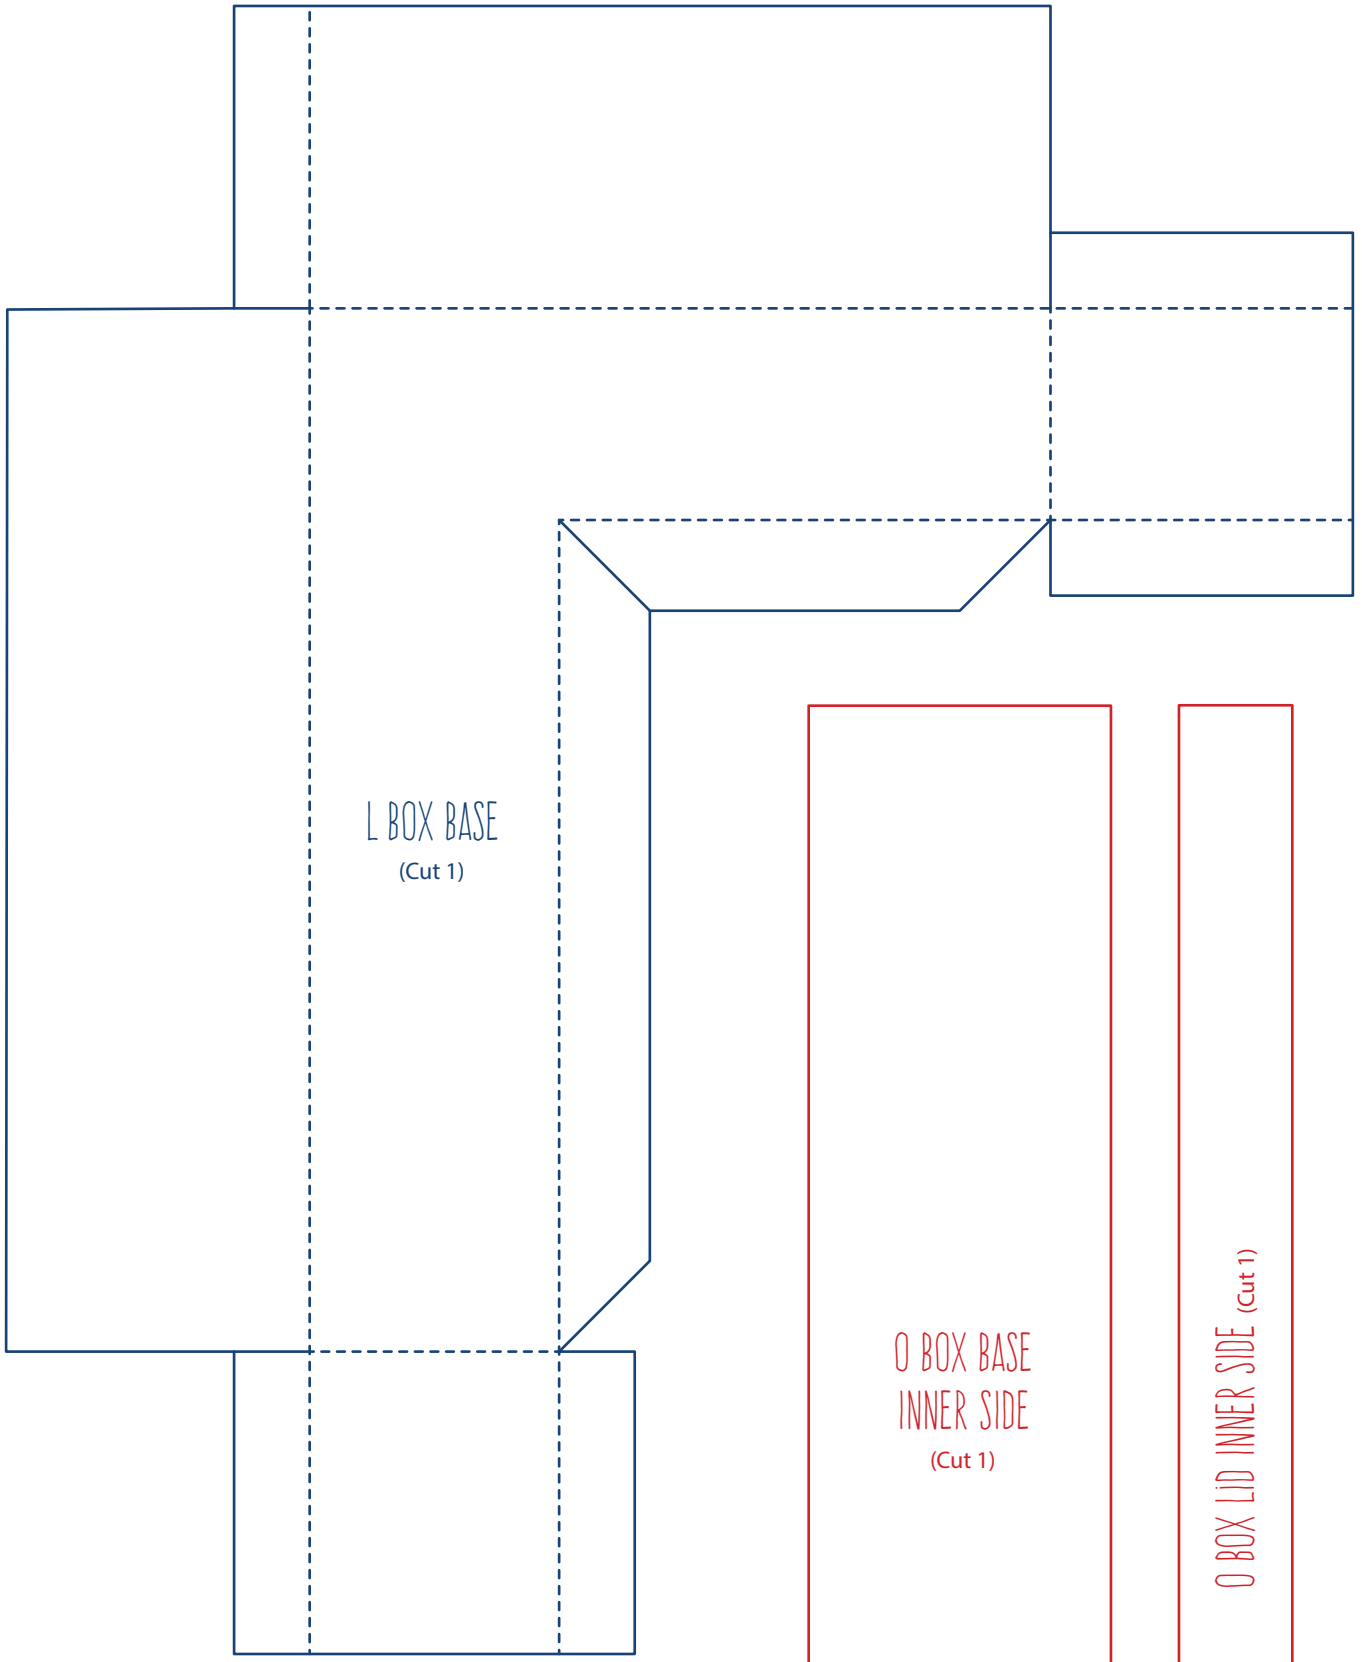

LOVE BOX LETTERS

KEY:

— Cut

- - - - Score

O BOX BASE
OUTER SIDE
(Cut 1)

V BOX LID
(Cut 1)

V BOX LID SIDE (Cut 1)

V BOX
BASE SIDE
(Cut 1)

V BOX
BASE SIDE
(Cut 1)

V BOX LID SIDE (Cut 1)

V BOX BASE

(Cut 1)

E BOX BASE
(Cut 1)