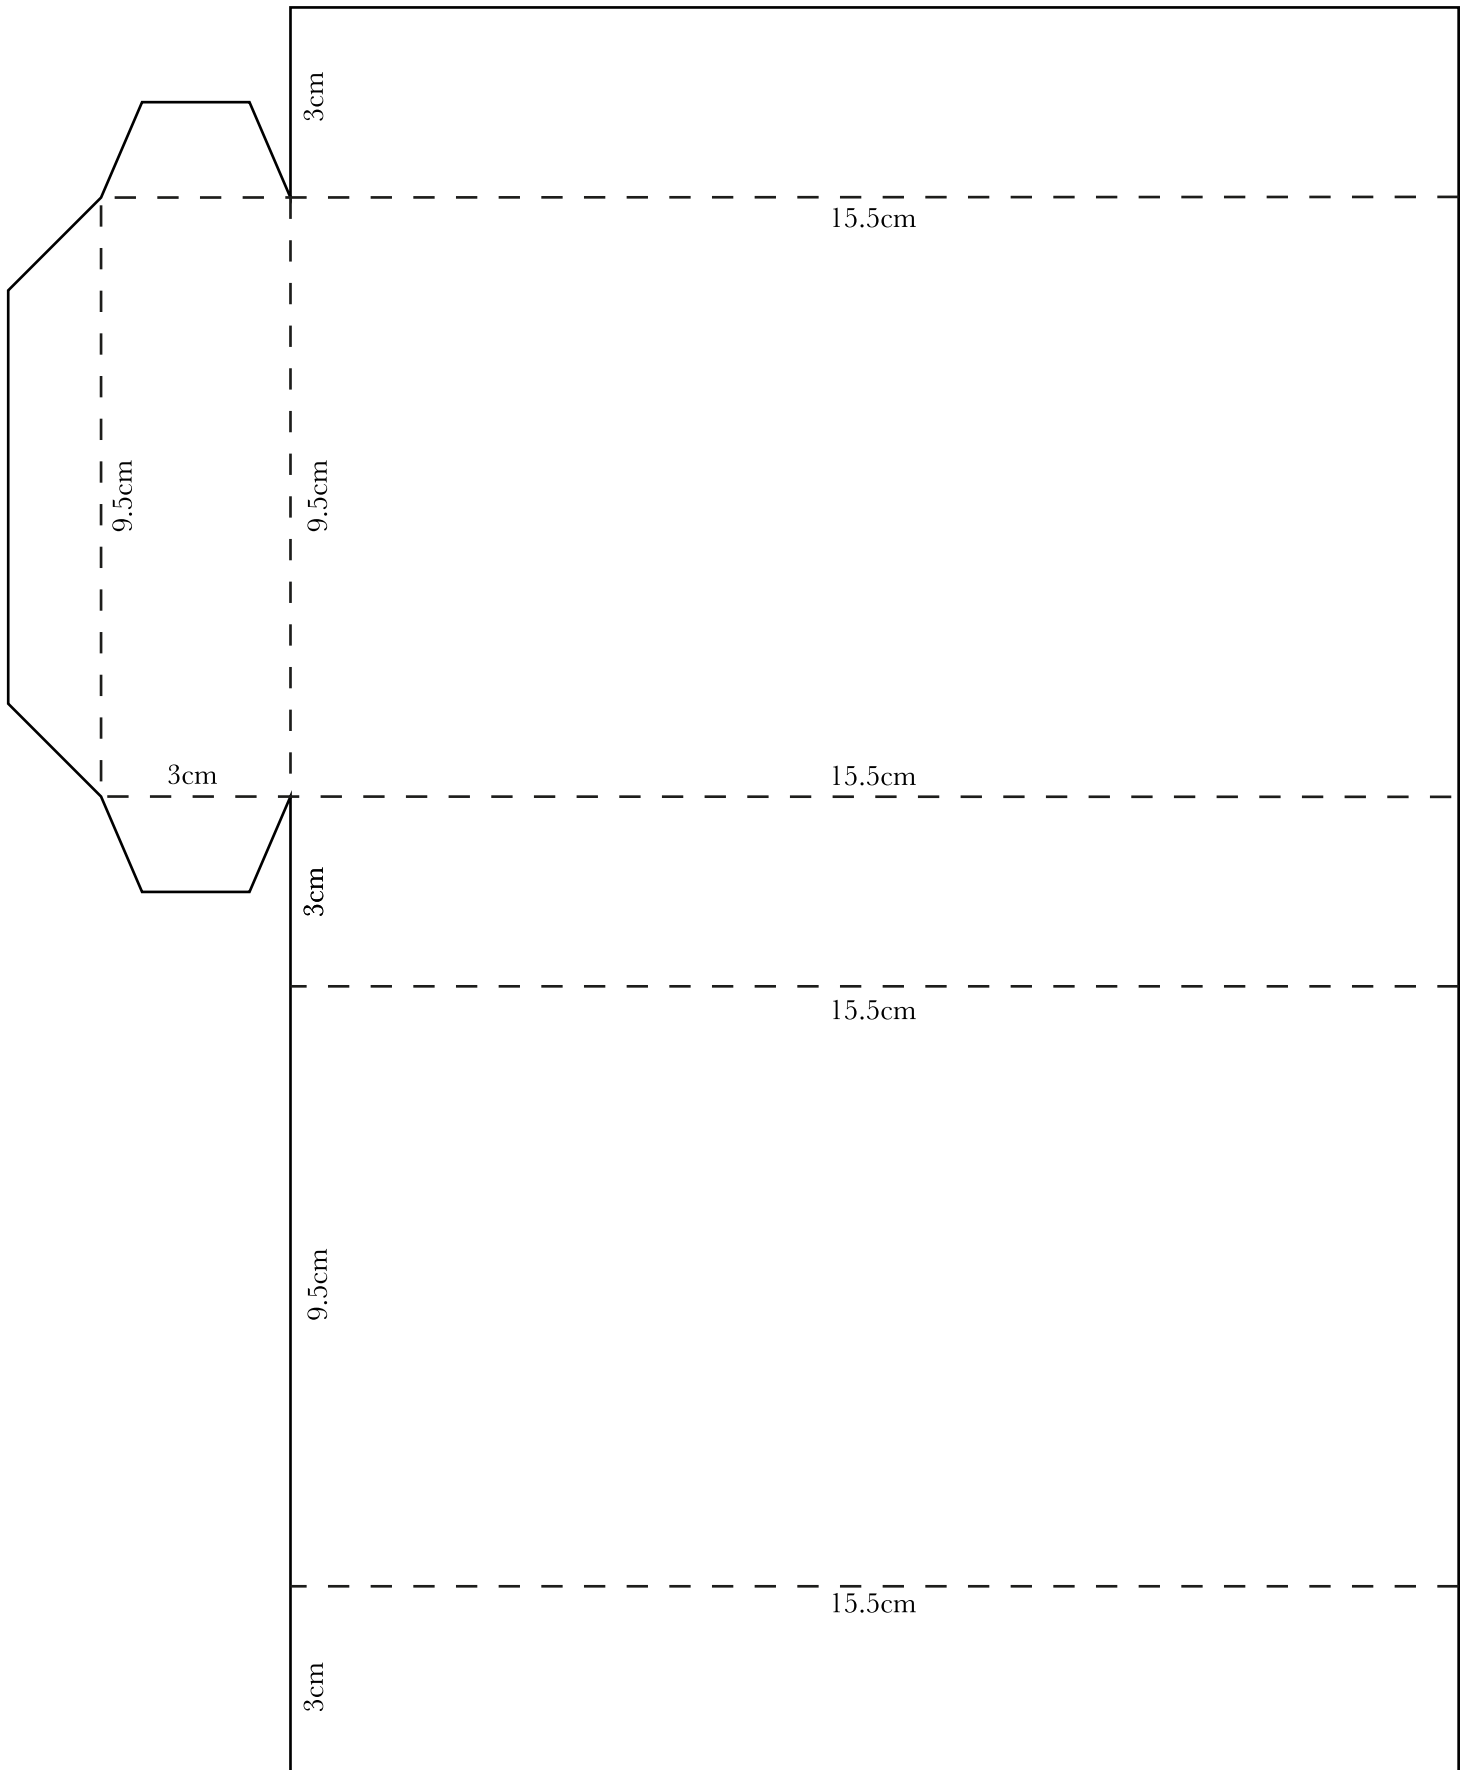

Key

- - - Mountain Fold

..... Valley Fold

Tattered Lace[®]

Template not to scale.
Please use measurements as a guide.

Key

----- Mountain Fold

Tattered Lace[®]
Lace

Template not to scale.

Please use measurements as a guide on A3 or 12x12in Paper