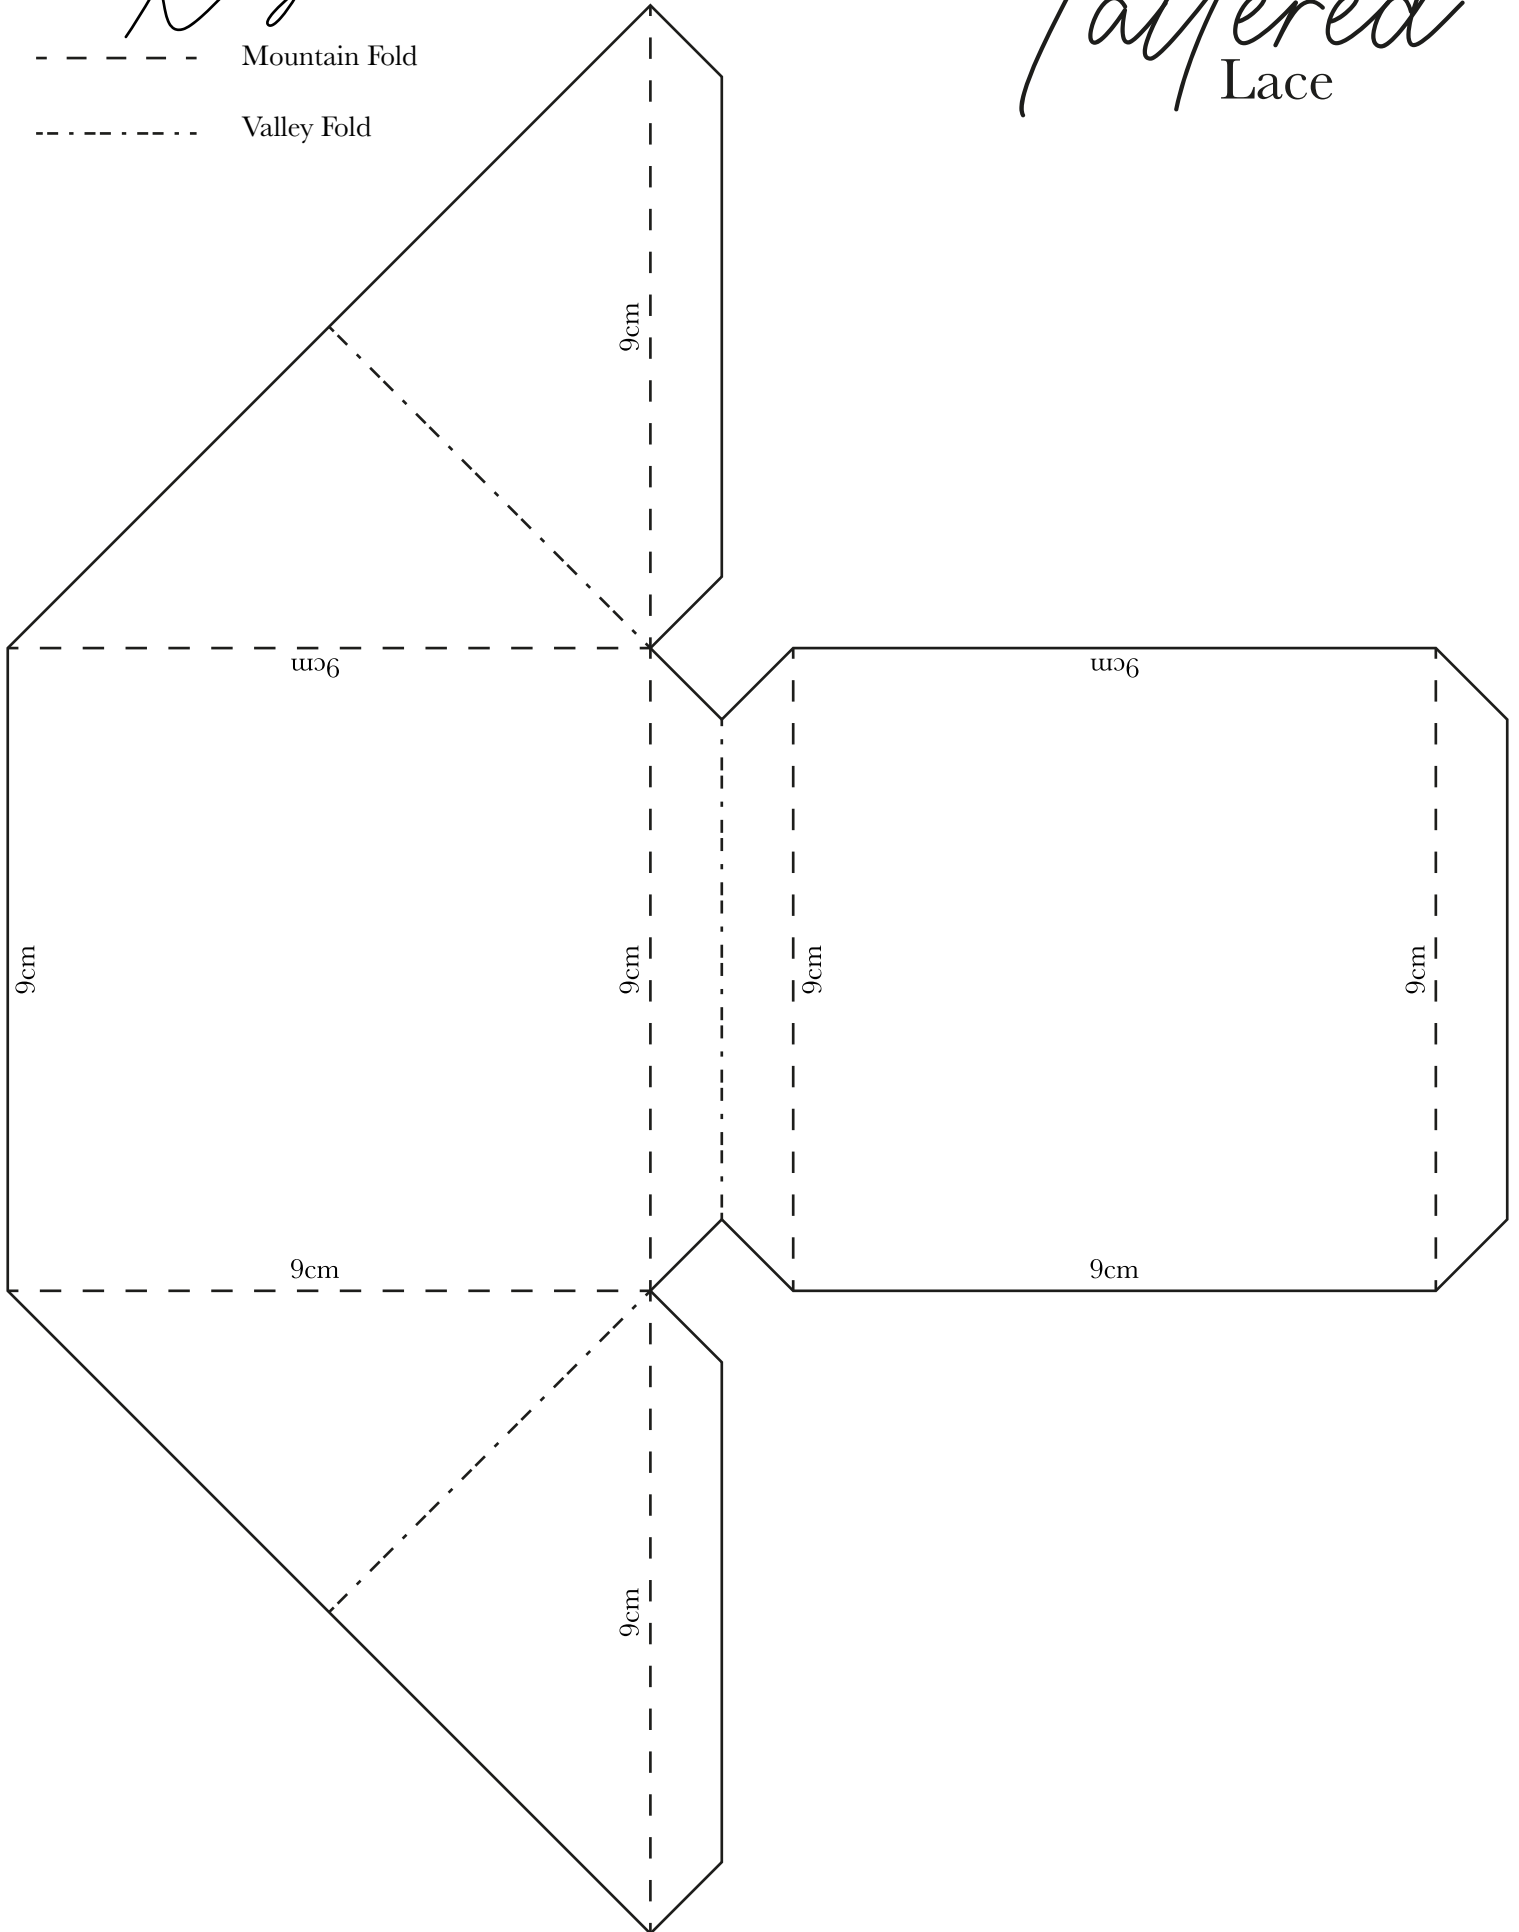

Key

- - - Mountain Fold

..... Valley Fold

Tattered Lace[®]

Template not to scale.
Please use measurements as a guide.

Key

----- Mountain Fold

Tattered Lace[®]
Lace

Template not to scale.

Please use measurements as a guide on A3 or 12x12in Paper