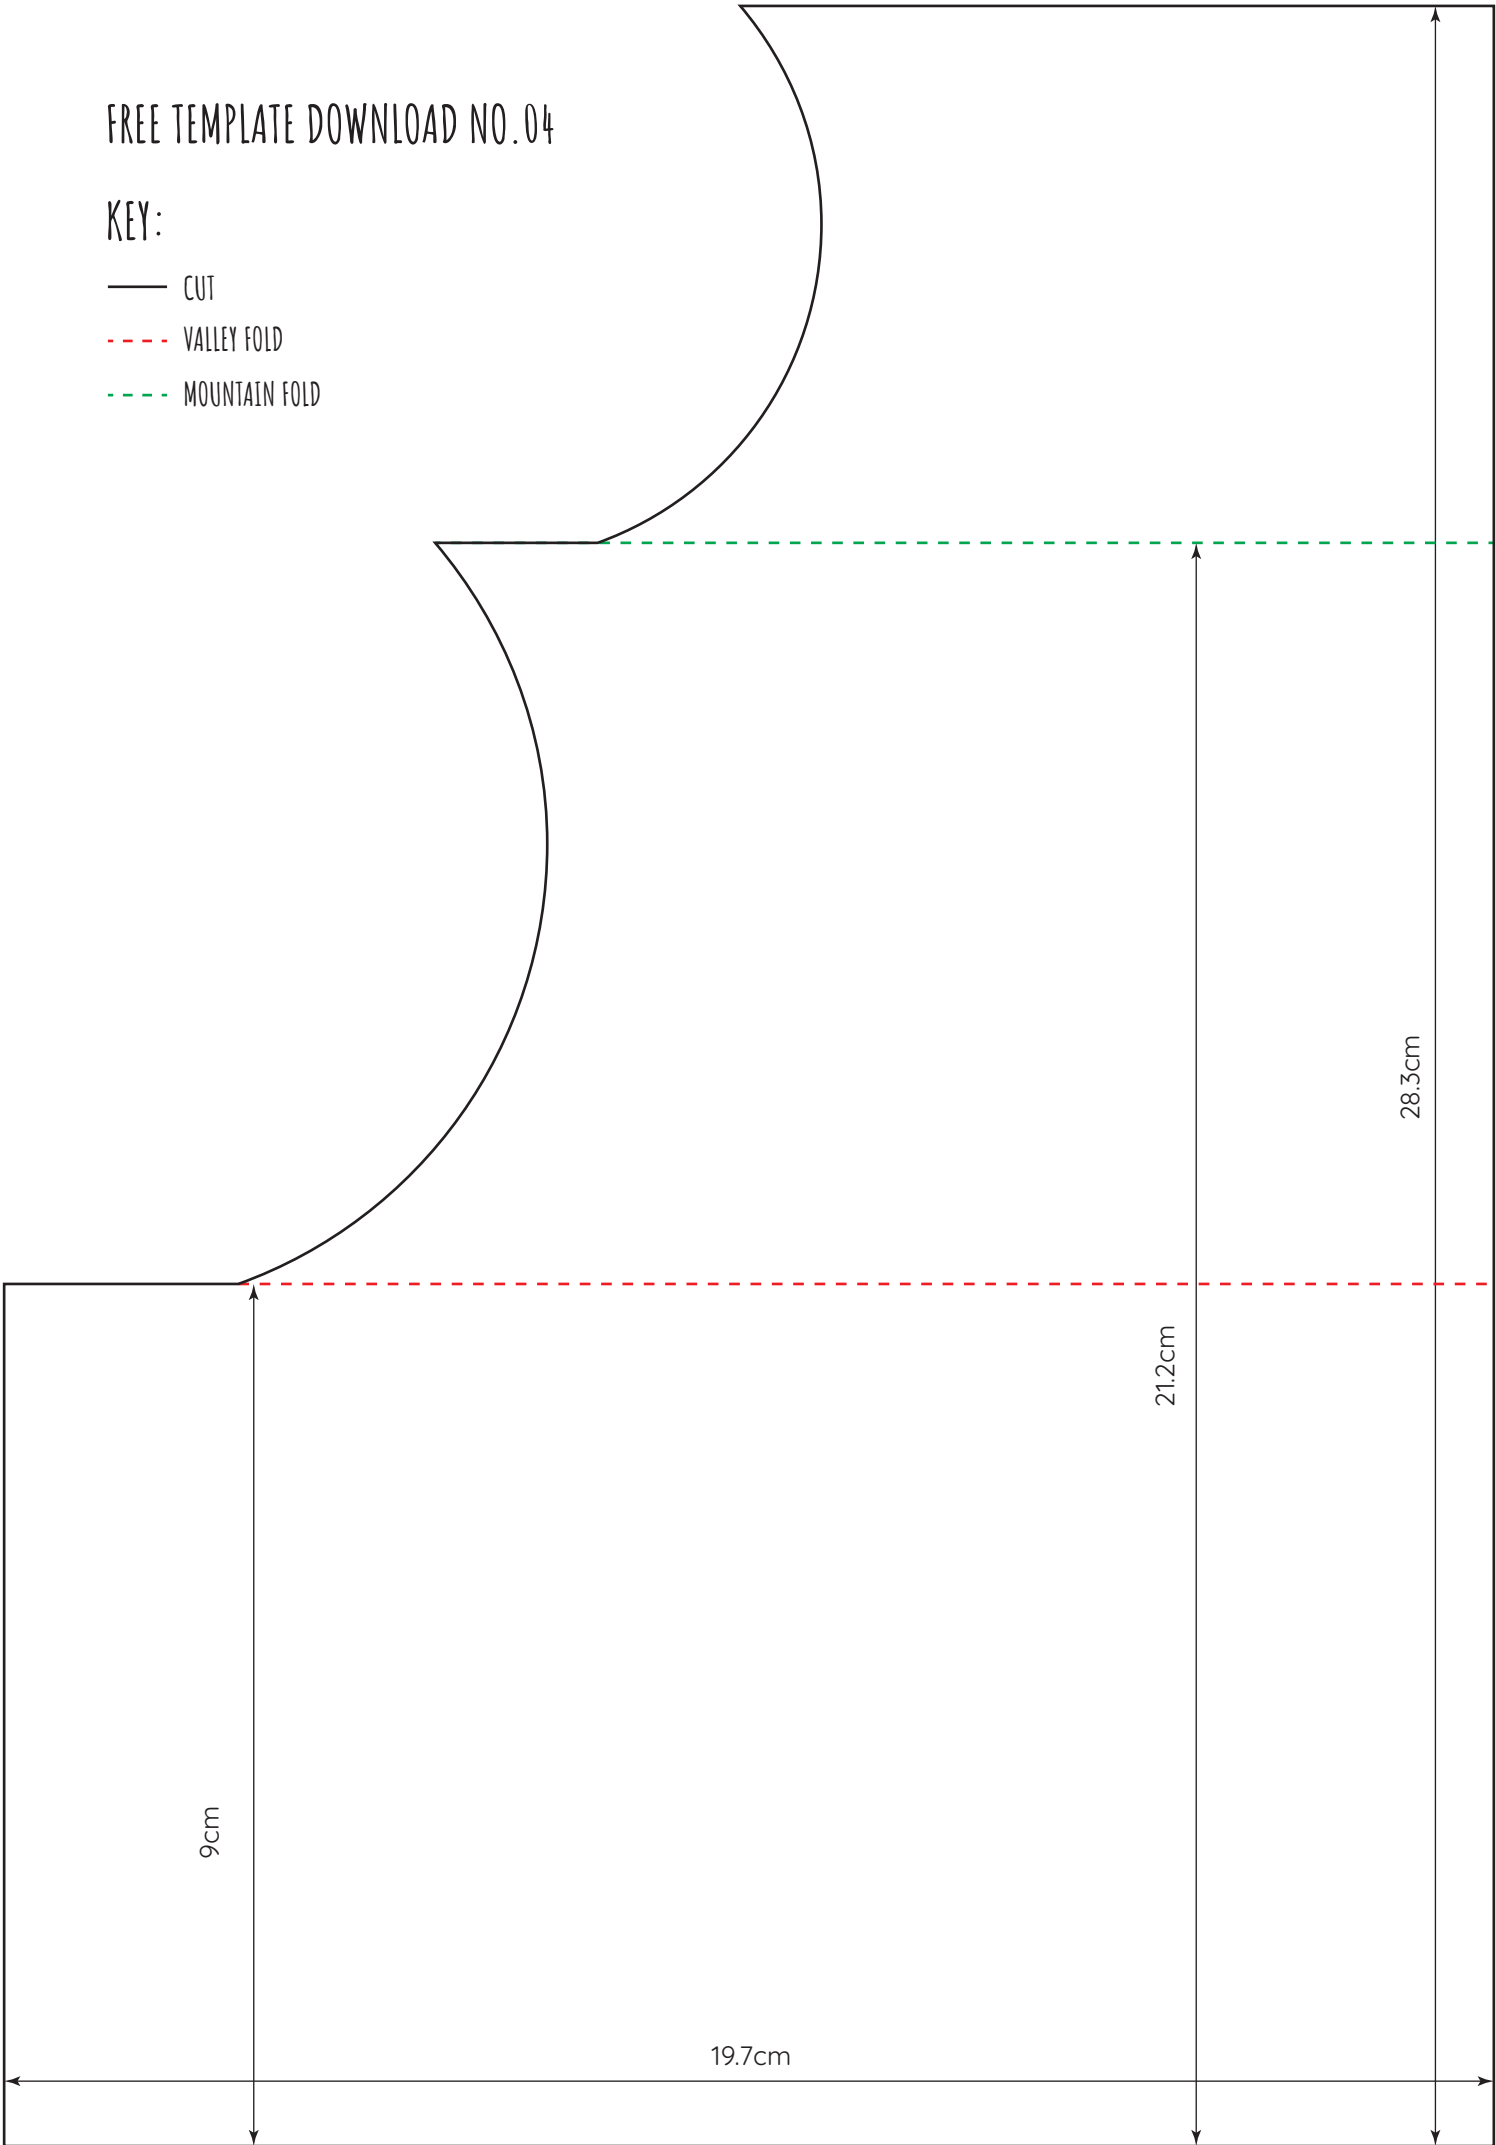

28.5cm

9.5cm

9.5cm

16cm

## KEY:

- CUT
- - - VALLEY FOLD
- - - MOUNTAIN FOLD

FREE TEMPLATE DOWNLOAD NO.04

KEY:

- CUT
- - - VALLEY FOLD
- - - MOUNTAIN FOLD

5cm

14.5cm

29cm