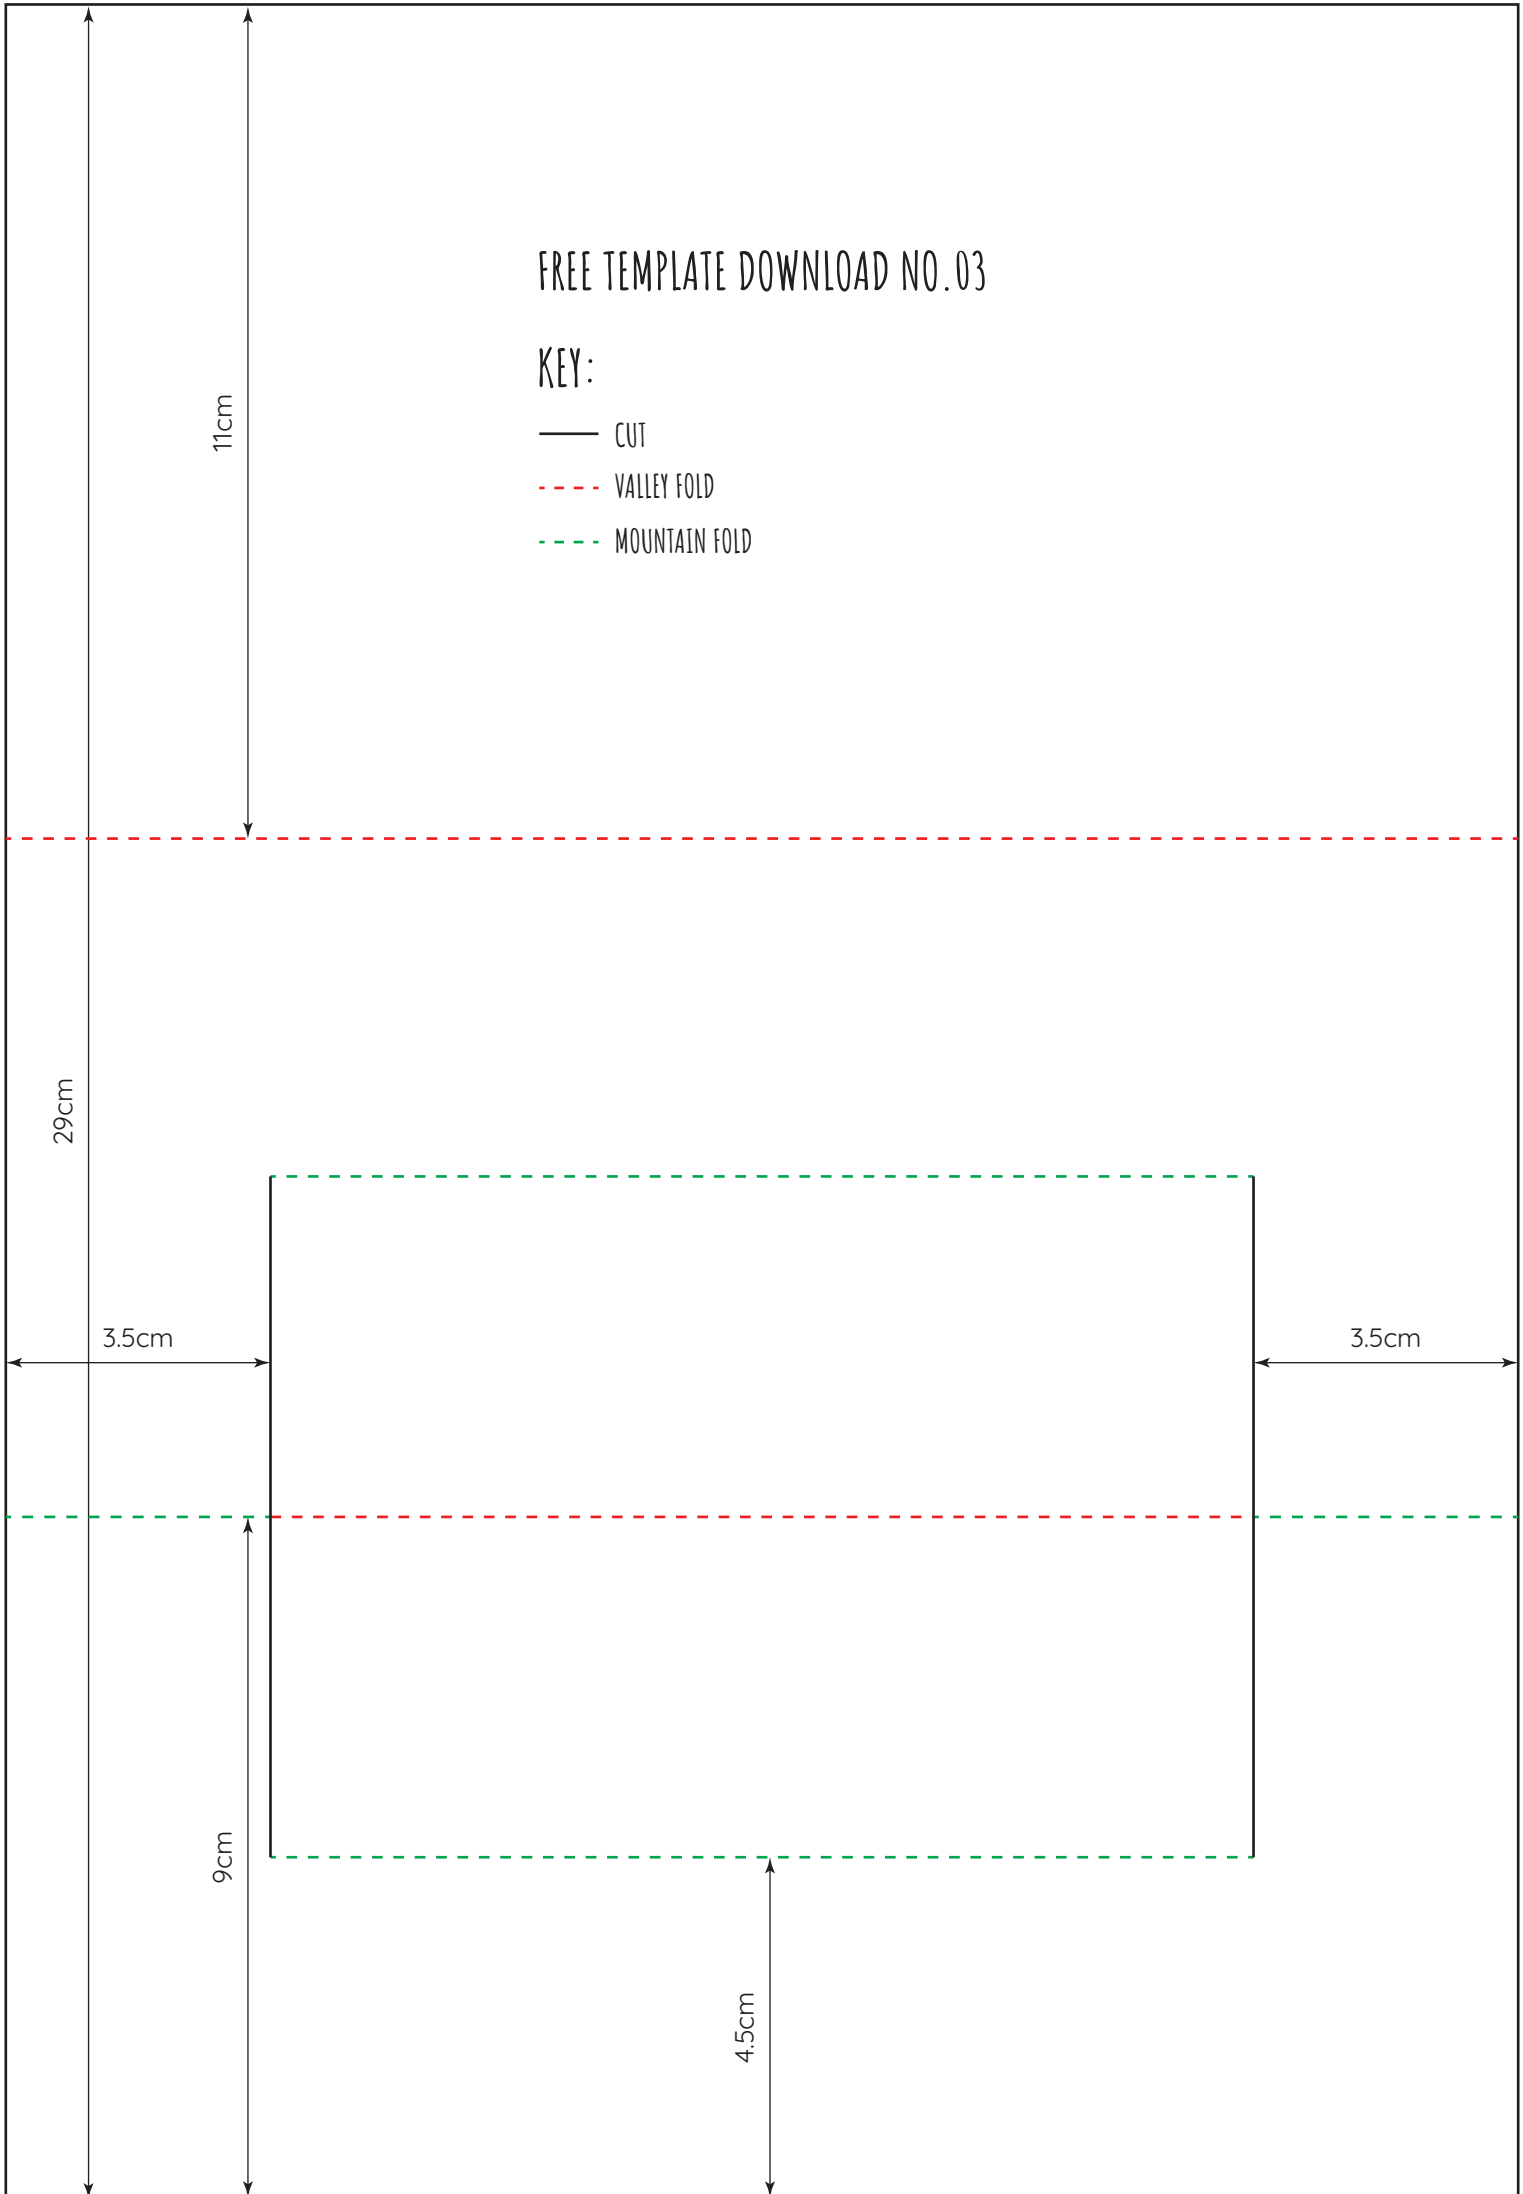

28.5cm

9.5cm

9.5cm

16cm

## KEY:

- CUT
- - - VALLEY FOLD
- - - MOUNTAIN FOLD

## KEY:

- CUT
- - - VALLEY FOLD
- - - MOUNTAIN FOLD

FREE TEMPLATE DOWNLOAD NO.04

KEY:

- CUT
- - - VALLEY FOLD
- - - MOUNTAIN FOLD

5cm

14.5cm

29cm

### FREE TEMPLATE DOWNLOAD NO.05

KEY:

- CUT
- - - VALLEY FOLD
- - - MOUNTAIN FOLD