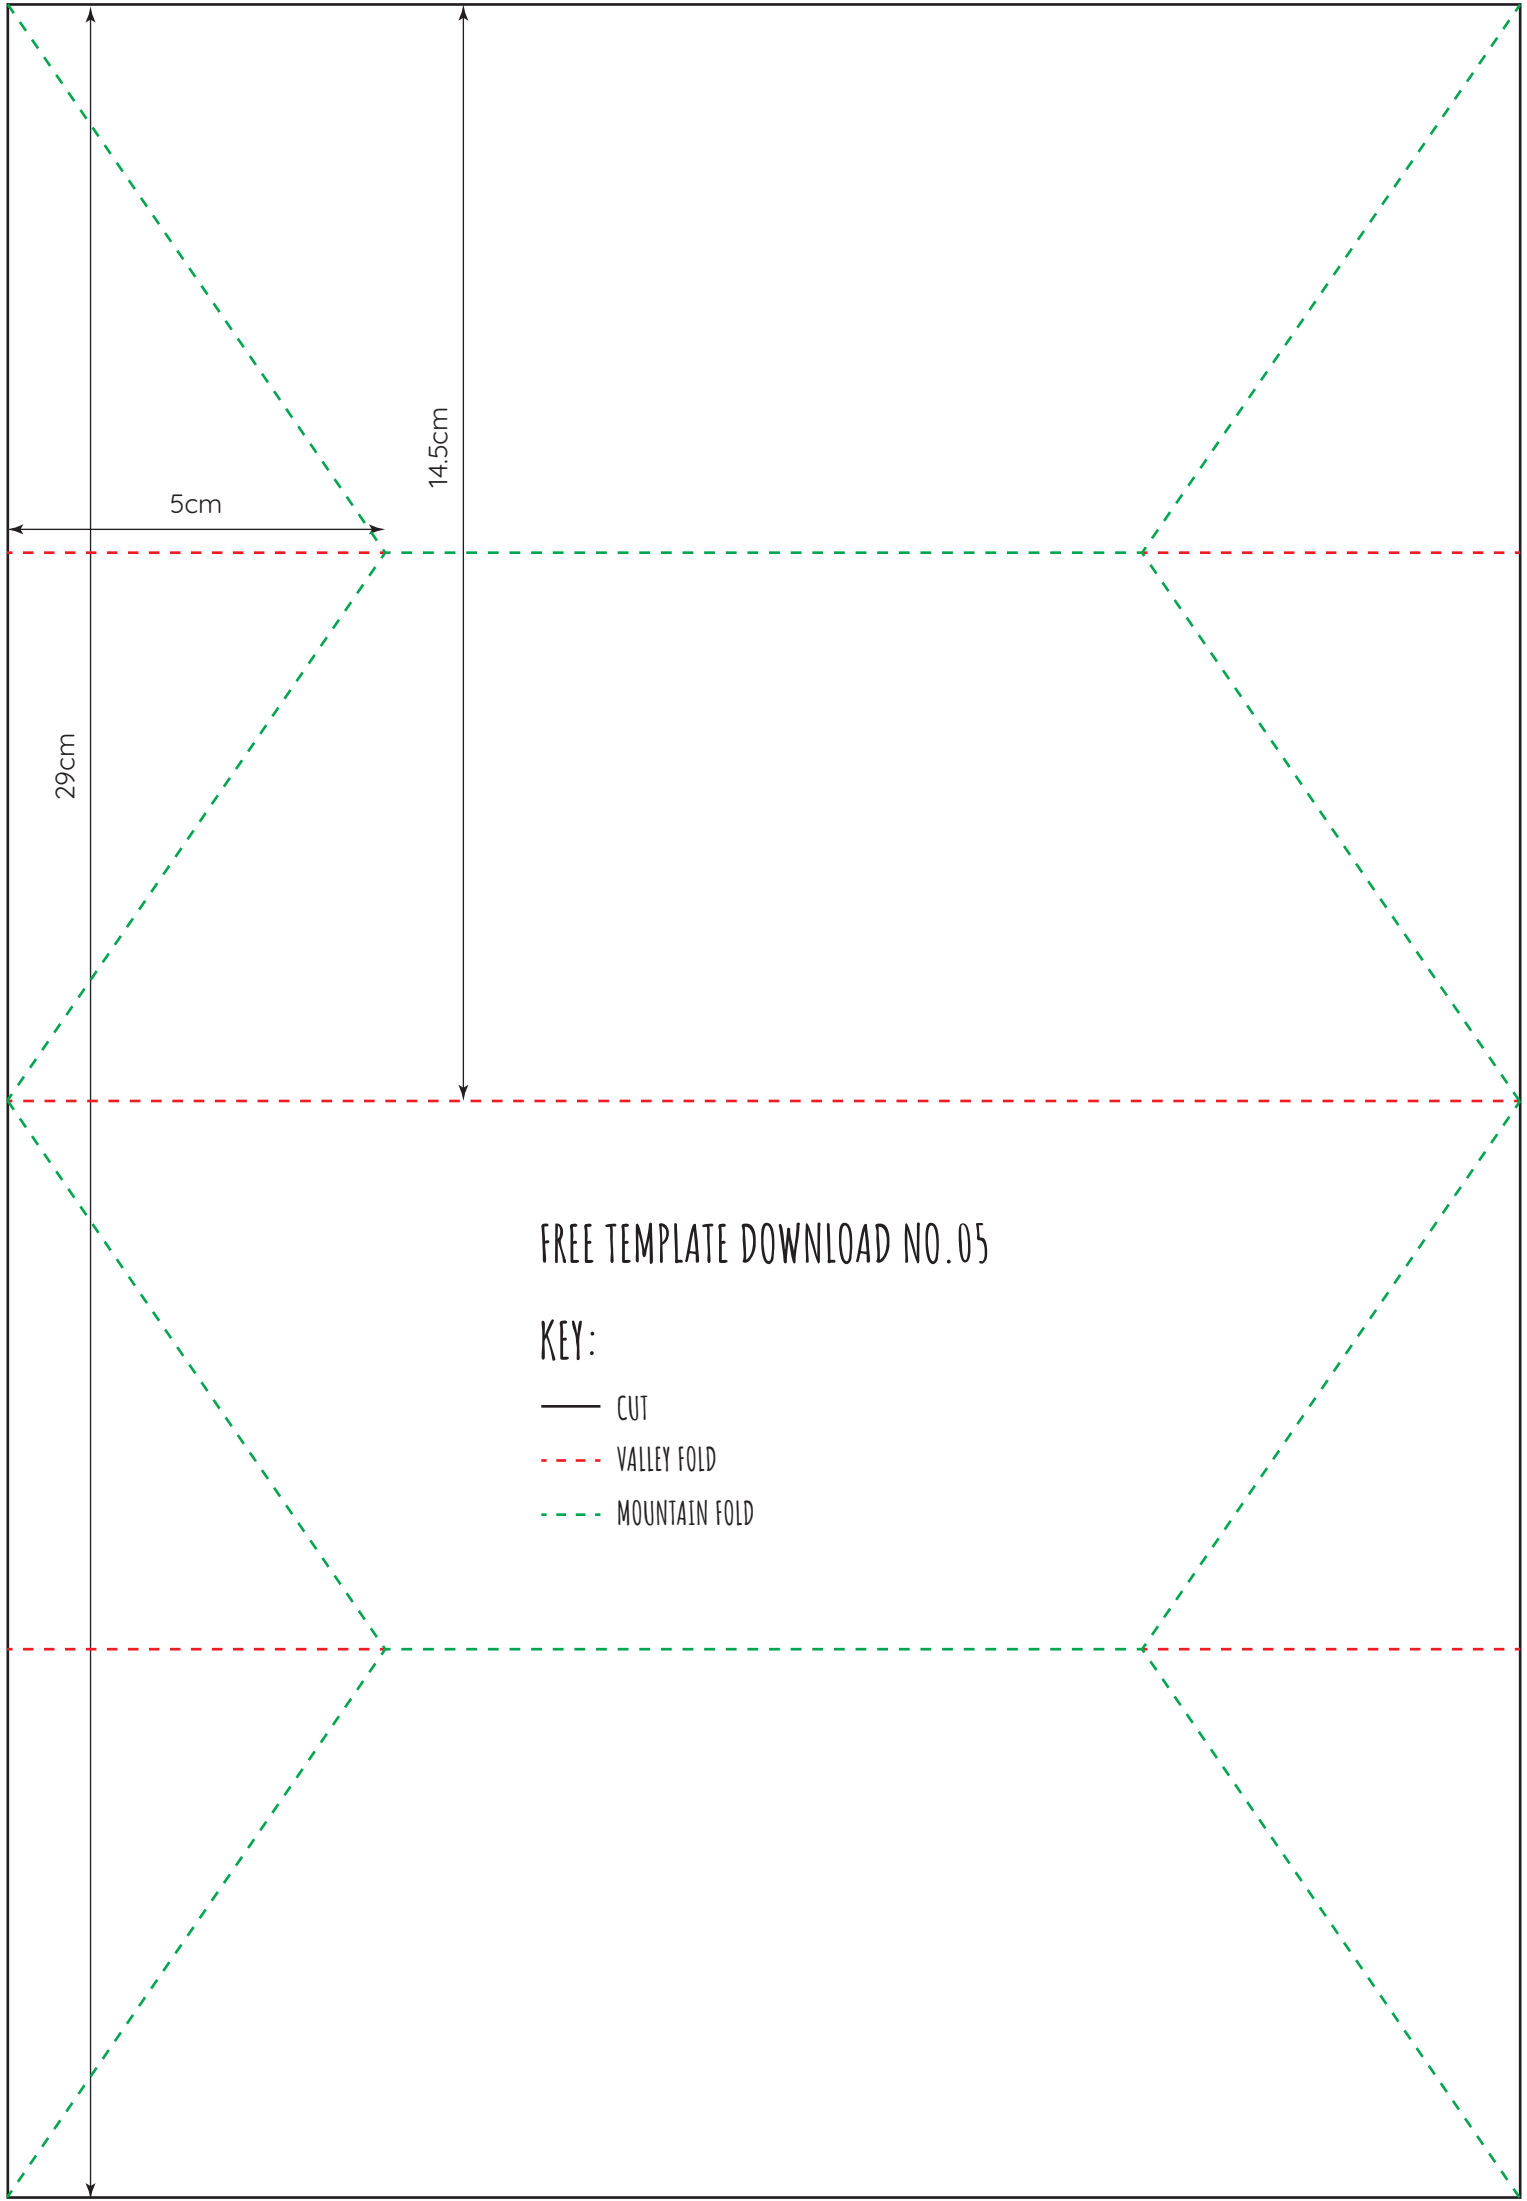

28.5cm

9.5cm

9.5cm

16cm

## KEY:

- CUT
- - - VALLEY FOLD
- - - MOUNTAIN FOLD

FREE TEMPLATE DOWNLOAD NO.04

KEY:

- CUT
- - - VALLEY FOLD
- - - MOUNTAIN FOLD

5cm

14.5cm

29cm

### FREE TEMPLATE DOWNLOAD NO.05

KEY:

- CUT
- - - VALLEY FOLD
- - - MOUNTAIN FOLD