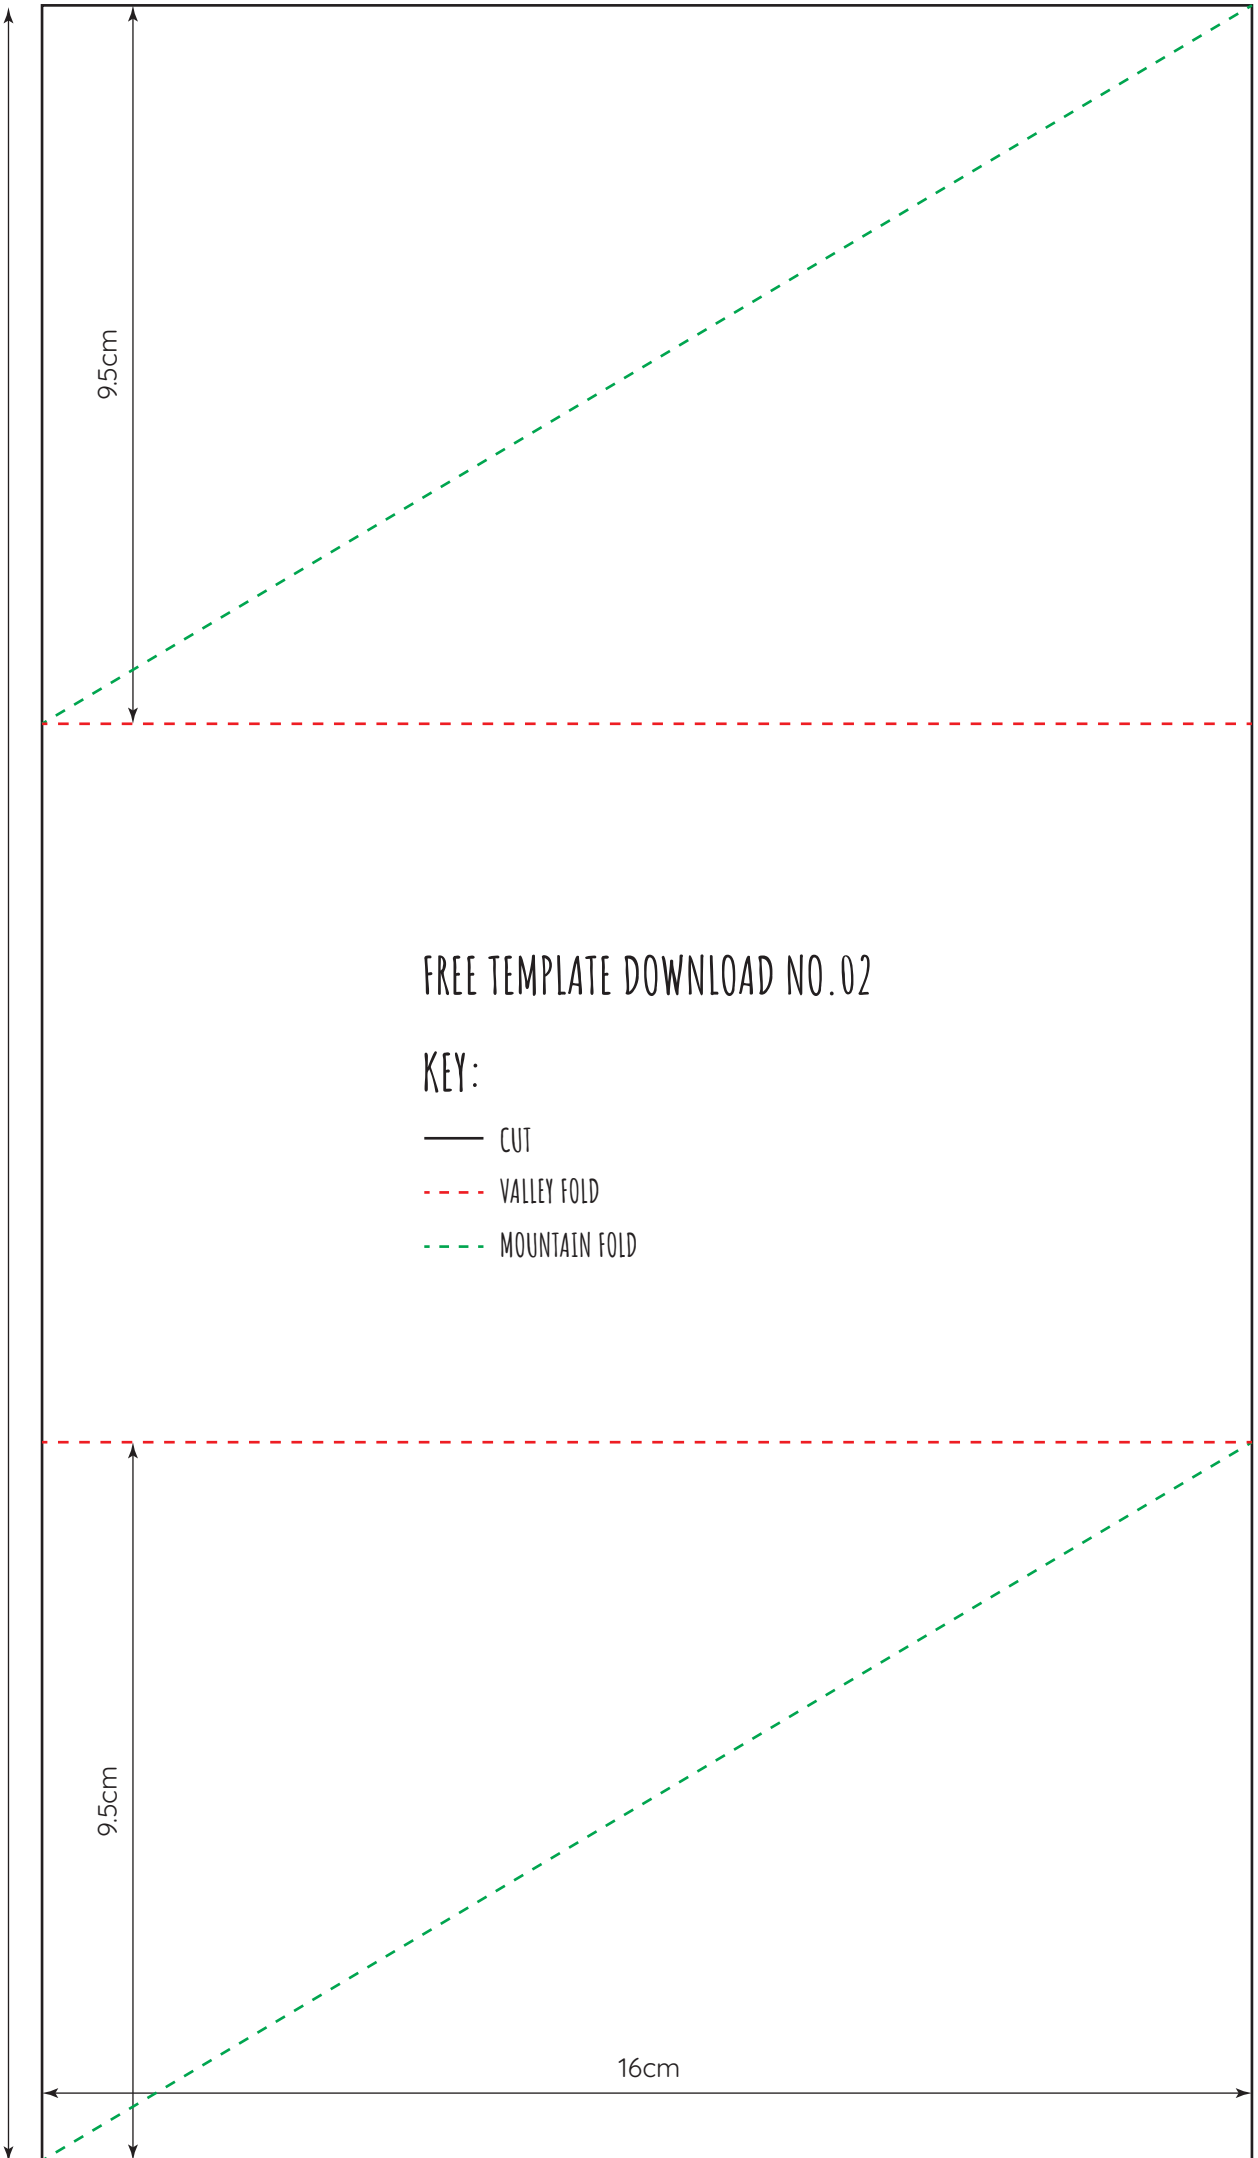

28.5cm

9.5cm

9.5cm

16cm

FREE TEMPLATE DOWNLOAD NO.02

KEY:

- CUT
- - - VALLEY FOLD
- - - MOUNTAIN FOLD