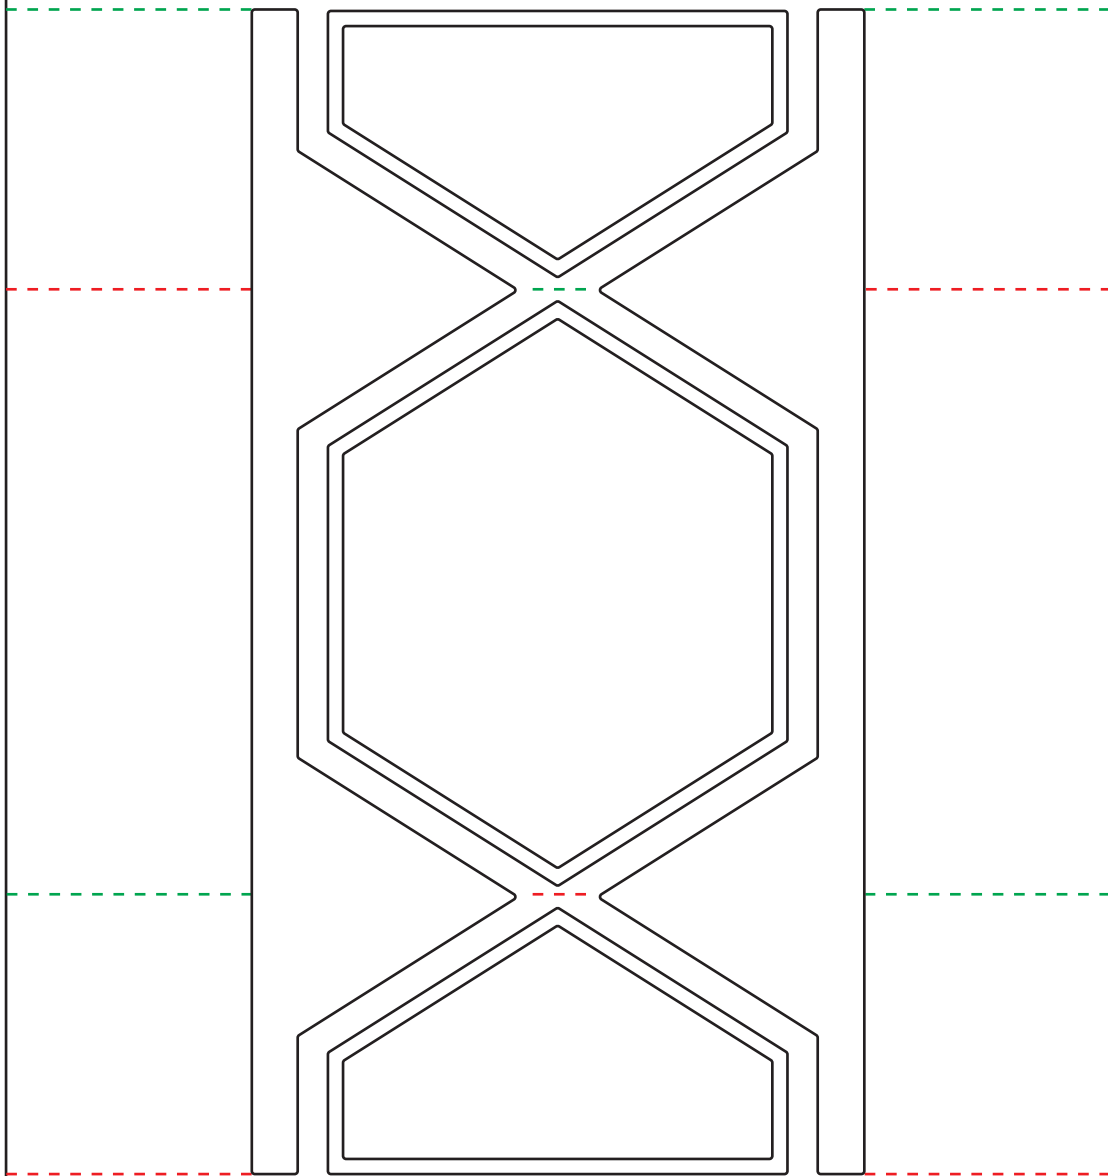

SWING EASEL CARD NO. 01

KEY:

- CUT
- - - VALLEY FOLD
- - - MOUNTAIN FOLD

HEXAGON SHUTTER CARD NO. XX

KEY:

- CUT
- - - VALLEY FOLD
- . - . MOUNTAIN FOLD

FREE TEMPLATE DOWNLOAD NO.04 (A3)

KEY:

- CUT
- - - VALLEY FOLD
- - - MOUNTAIN FOLD

FREE TEMPLATE DOWNLOAD NO.04 (A4)

KEY:

- CUT
- - - VALLEY FOLD
- - - MOUNTAIN FOLD

THIS TEMPLATE IS SCALED DOWN 50% OF IT'S ACTUAL SIZE. BUT THE MEASUREMENTS ARE THE SIZE OF THE ACTUAL BOX

FREE TEMPLATE DOWNLOAD NO.05

KEY:

- CUT
- - - VALLEY FOLD
- - - MOUNTAIN FOLD

FREE TEMPLATE DOWNLOAD NO.06

KEY:

— CUT

- - - VALLEY FOLD

- - - MOUNTAIN FOLD

FREE TEMPLATE DOWNLOAD NO.07

KEY:

- CUT
- - - VALLEY FOLD
- - - MOUNTAIN FOLD

FREE TEMPLATE DOWNLOAD NO.08

KEY:

- CUT
- - - VALLEY FOLD
- - - MOUNTAIN FOLD

© Tattered Lace

© Tattered Lace