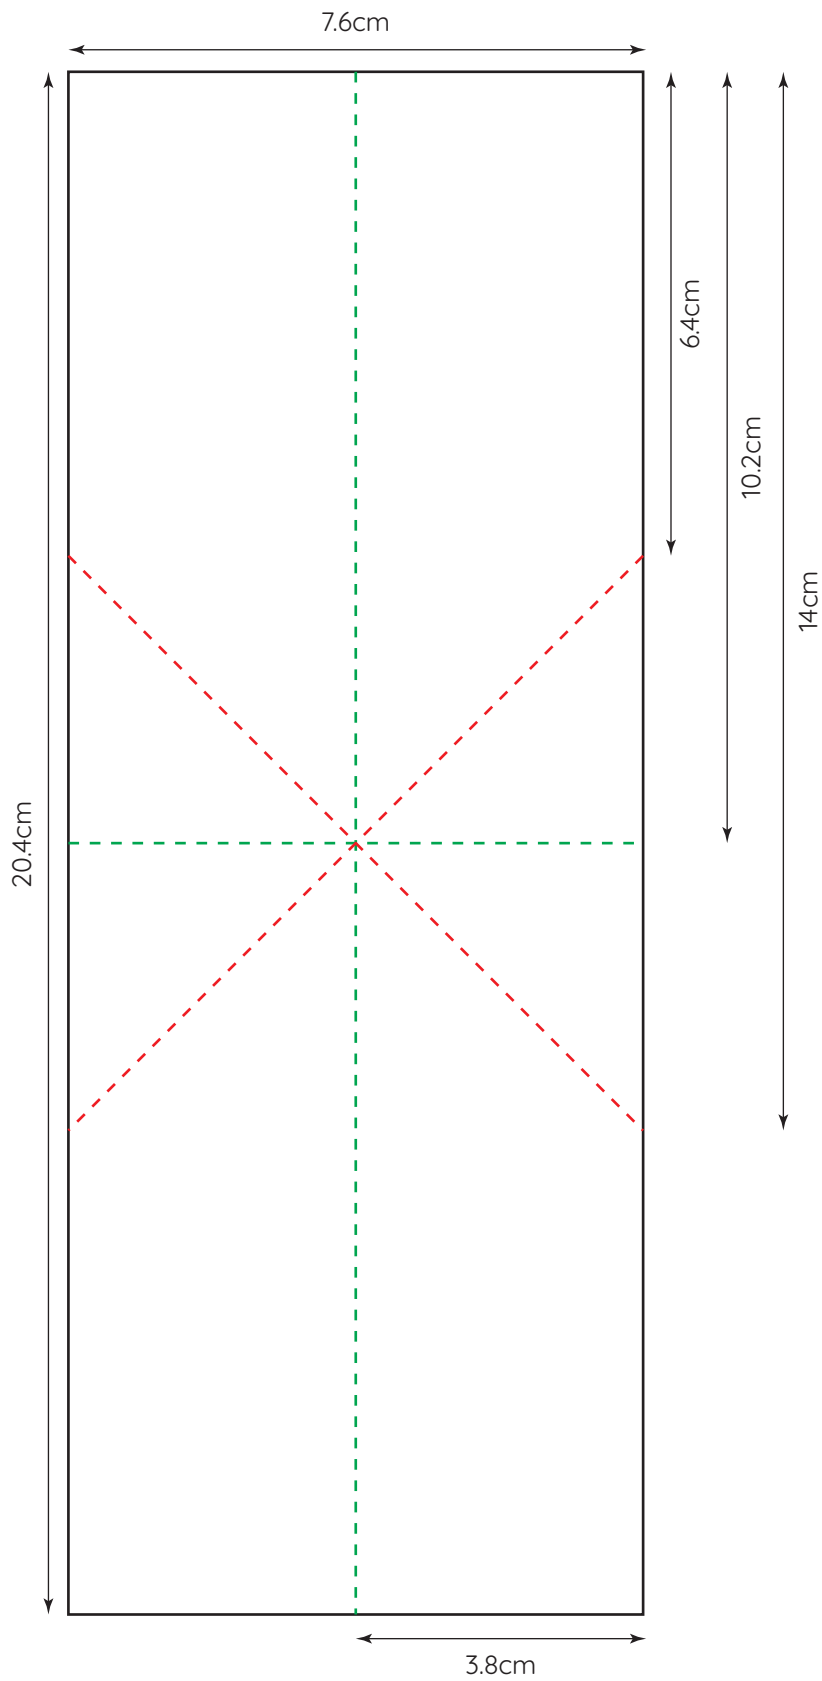

FREE TEMPLATE DOWNLOAD NO.07

KEY:

- CUT
- - - VALLEY FOLD
- - - MOUNTAIN FOLD