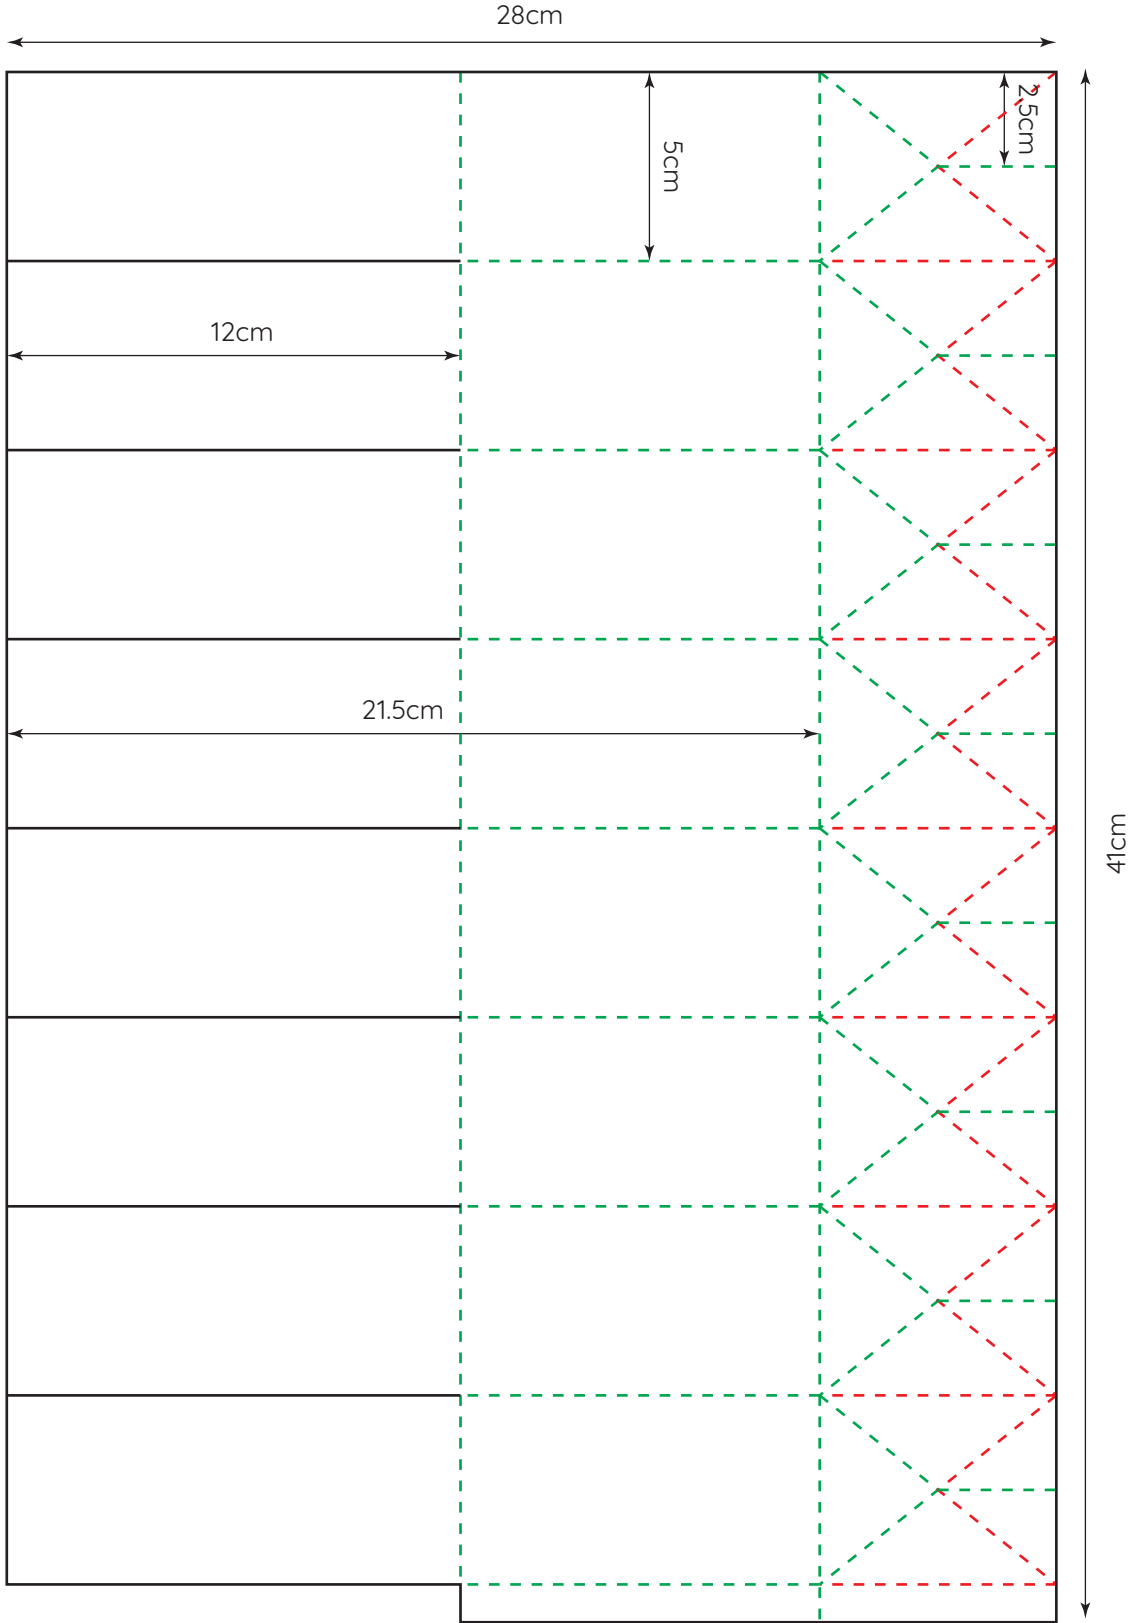

SWING EASEL CARD NO. 01

KEY:

- CUT
- - - VALLEY FOLD
- - - MOUNTAIN FOLD

HEXAGON SHUTTER CARD NO. XX

KEY:

- CUT
- - - VALLEY FOLD
- . - . MOUNTAIN FOLD

FREE TEMPLATE DOWNLOAD NO.04 (A3)

KEY:

- CUT
- - - VALLEY FOLD
- - - MOUNTAIN FOLD

FREE TEMPLATE DOWNLOAD NO.04 (A4)

KEY:

- CUT
- - - VALLEY FOLD
- - - MOUNTAIN FOLD

THIS TEMPLATE IS SCALED DOWN 50% OF IT'S ACTUAL SIZE. BUT THE MEASUREMENTS ARE THE SIZE OF THE ACTUAL BOX

FREE TEMPLATE DOWNLOAD NO.05

KEY:

- CUT
- - - VALLEY FOLD
- - - MOUNTAIN FOLD

FREE TEMPLATE DOWNLOAD NO.06

KEY:

— CUT

- - - VALLEY FOLD

- - - MOUNTAIN FOLD

FREE TEMPLATE DOWNLOAD NO.07

KEY:

- CUT
- - - VALLEY FOLD
- - - MOUNTAIN FOLD

FREE TEMPLATE DOWNLOAD NO.08

KEY:

- CUT
- - - VALLEY FOLD
- - - MOUNTAIN FOLD

© Tattered Lace

© Tattered Lace