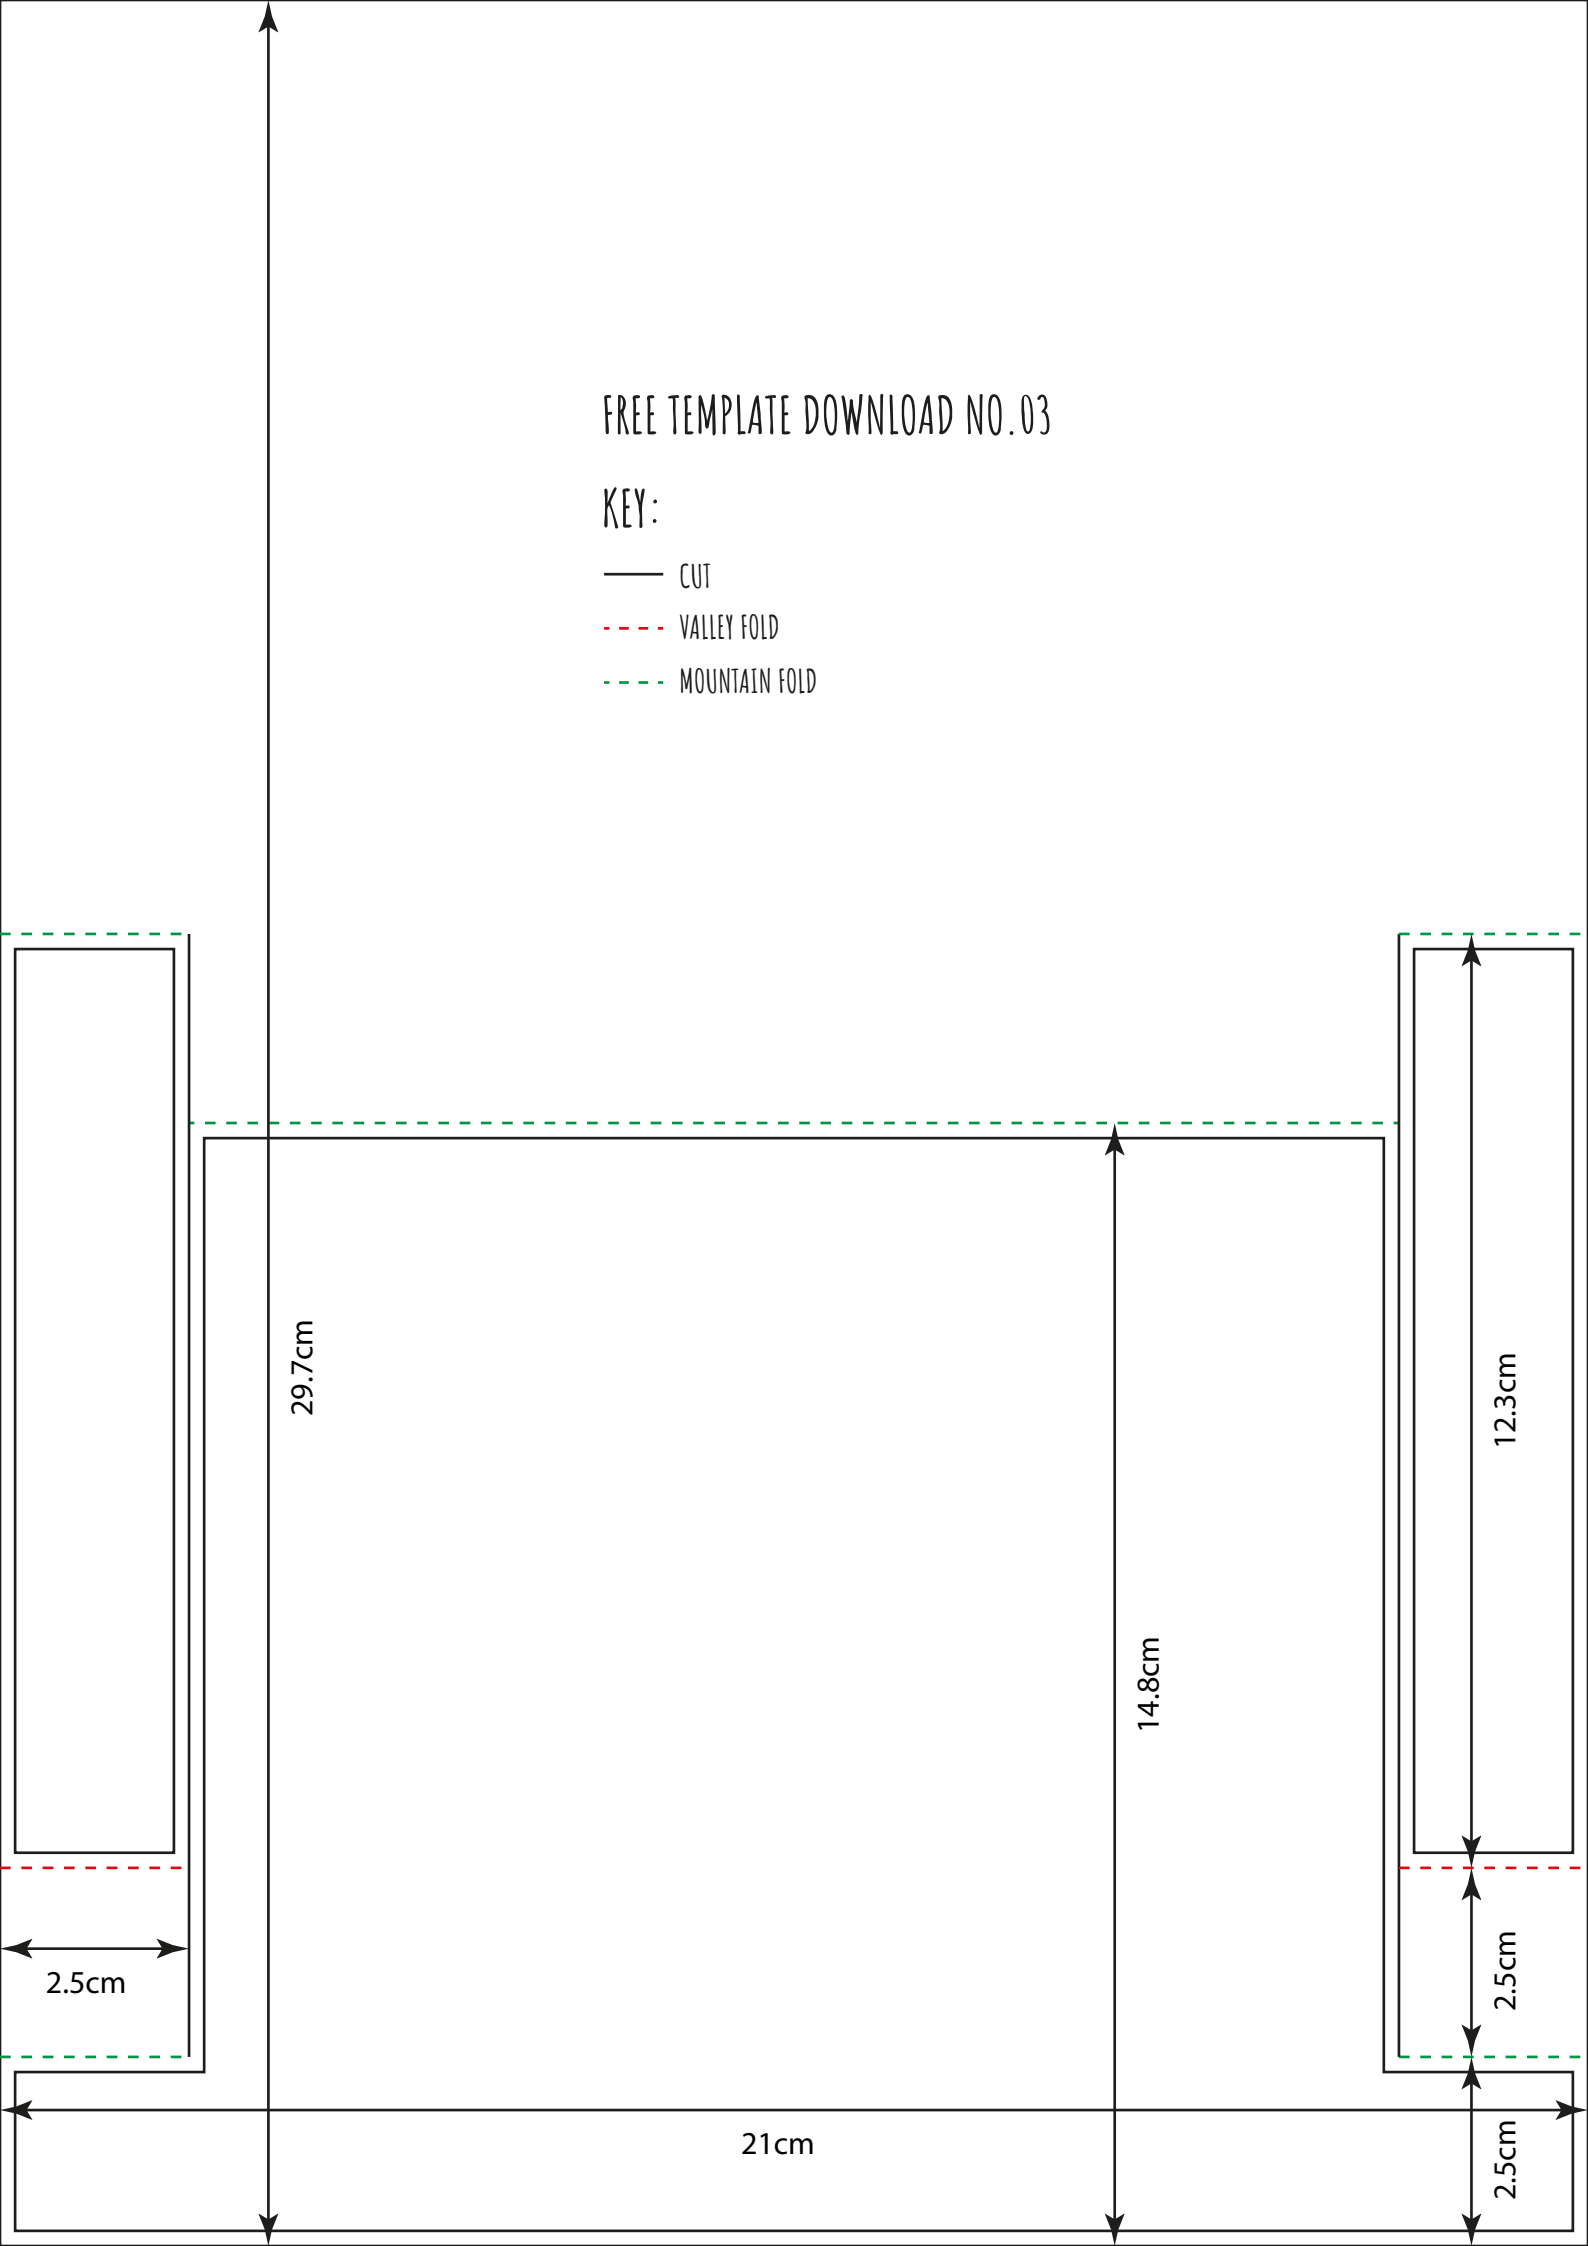

Inschluß von  
Das General  
als Sammelgen  
1. Juli 1803, laut  
vom 11. Juni 1803

FREE TEMPLATE DOWNLOAD NO.01

KEY:

- CUT
- - - VALLEY FOLD
- - - MOUNTAIN FOLD

FLIP THE TEMPLATE TO CUT THIS  
MAT FOR THIS PANEL OF THE CARD

FREE TEMPLATE DOWNLOAD NO.02

KEY:

- CUT
- - - VALLEY FOLD
- - - MOUNTAIN FOLD

OUTER TEMPLATE MAT

INNER TEMPLATE MAT

DON'T SCORE THE SCORE  
LINES ON THE MATS CUT  
FOR THE FRONT OF THE FLAP

## KEY:

- CUT
- - - VALLEY FOLD
- - - MOUNTAIN FOLD

PLEASE NOTE: This template is not to size.  
Please refer to the dimension for actual size.

FREE TEMPLATE DOWNLOAD NO.05

KEY:

- CUT
- - - VALLEY FOLD
- - - MOUNTAIN FOLD