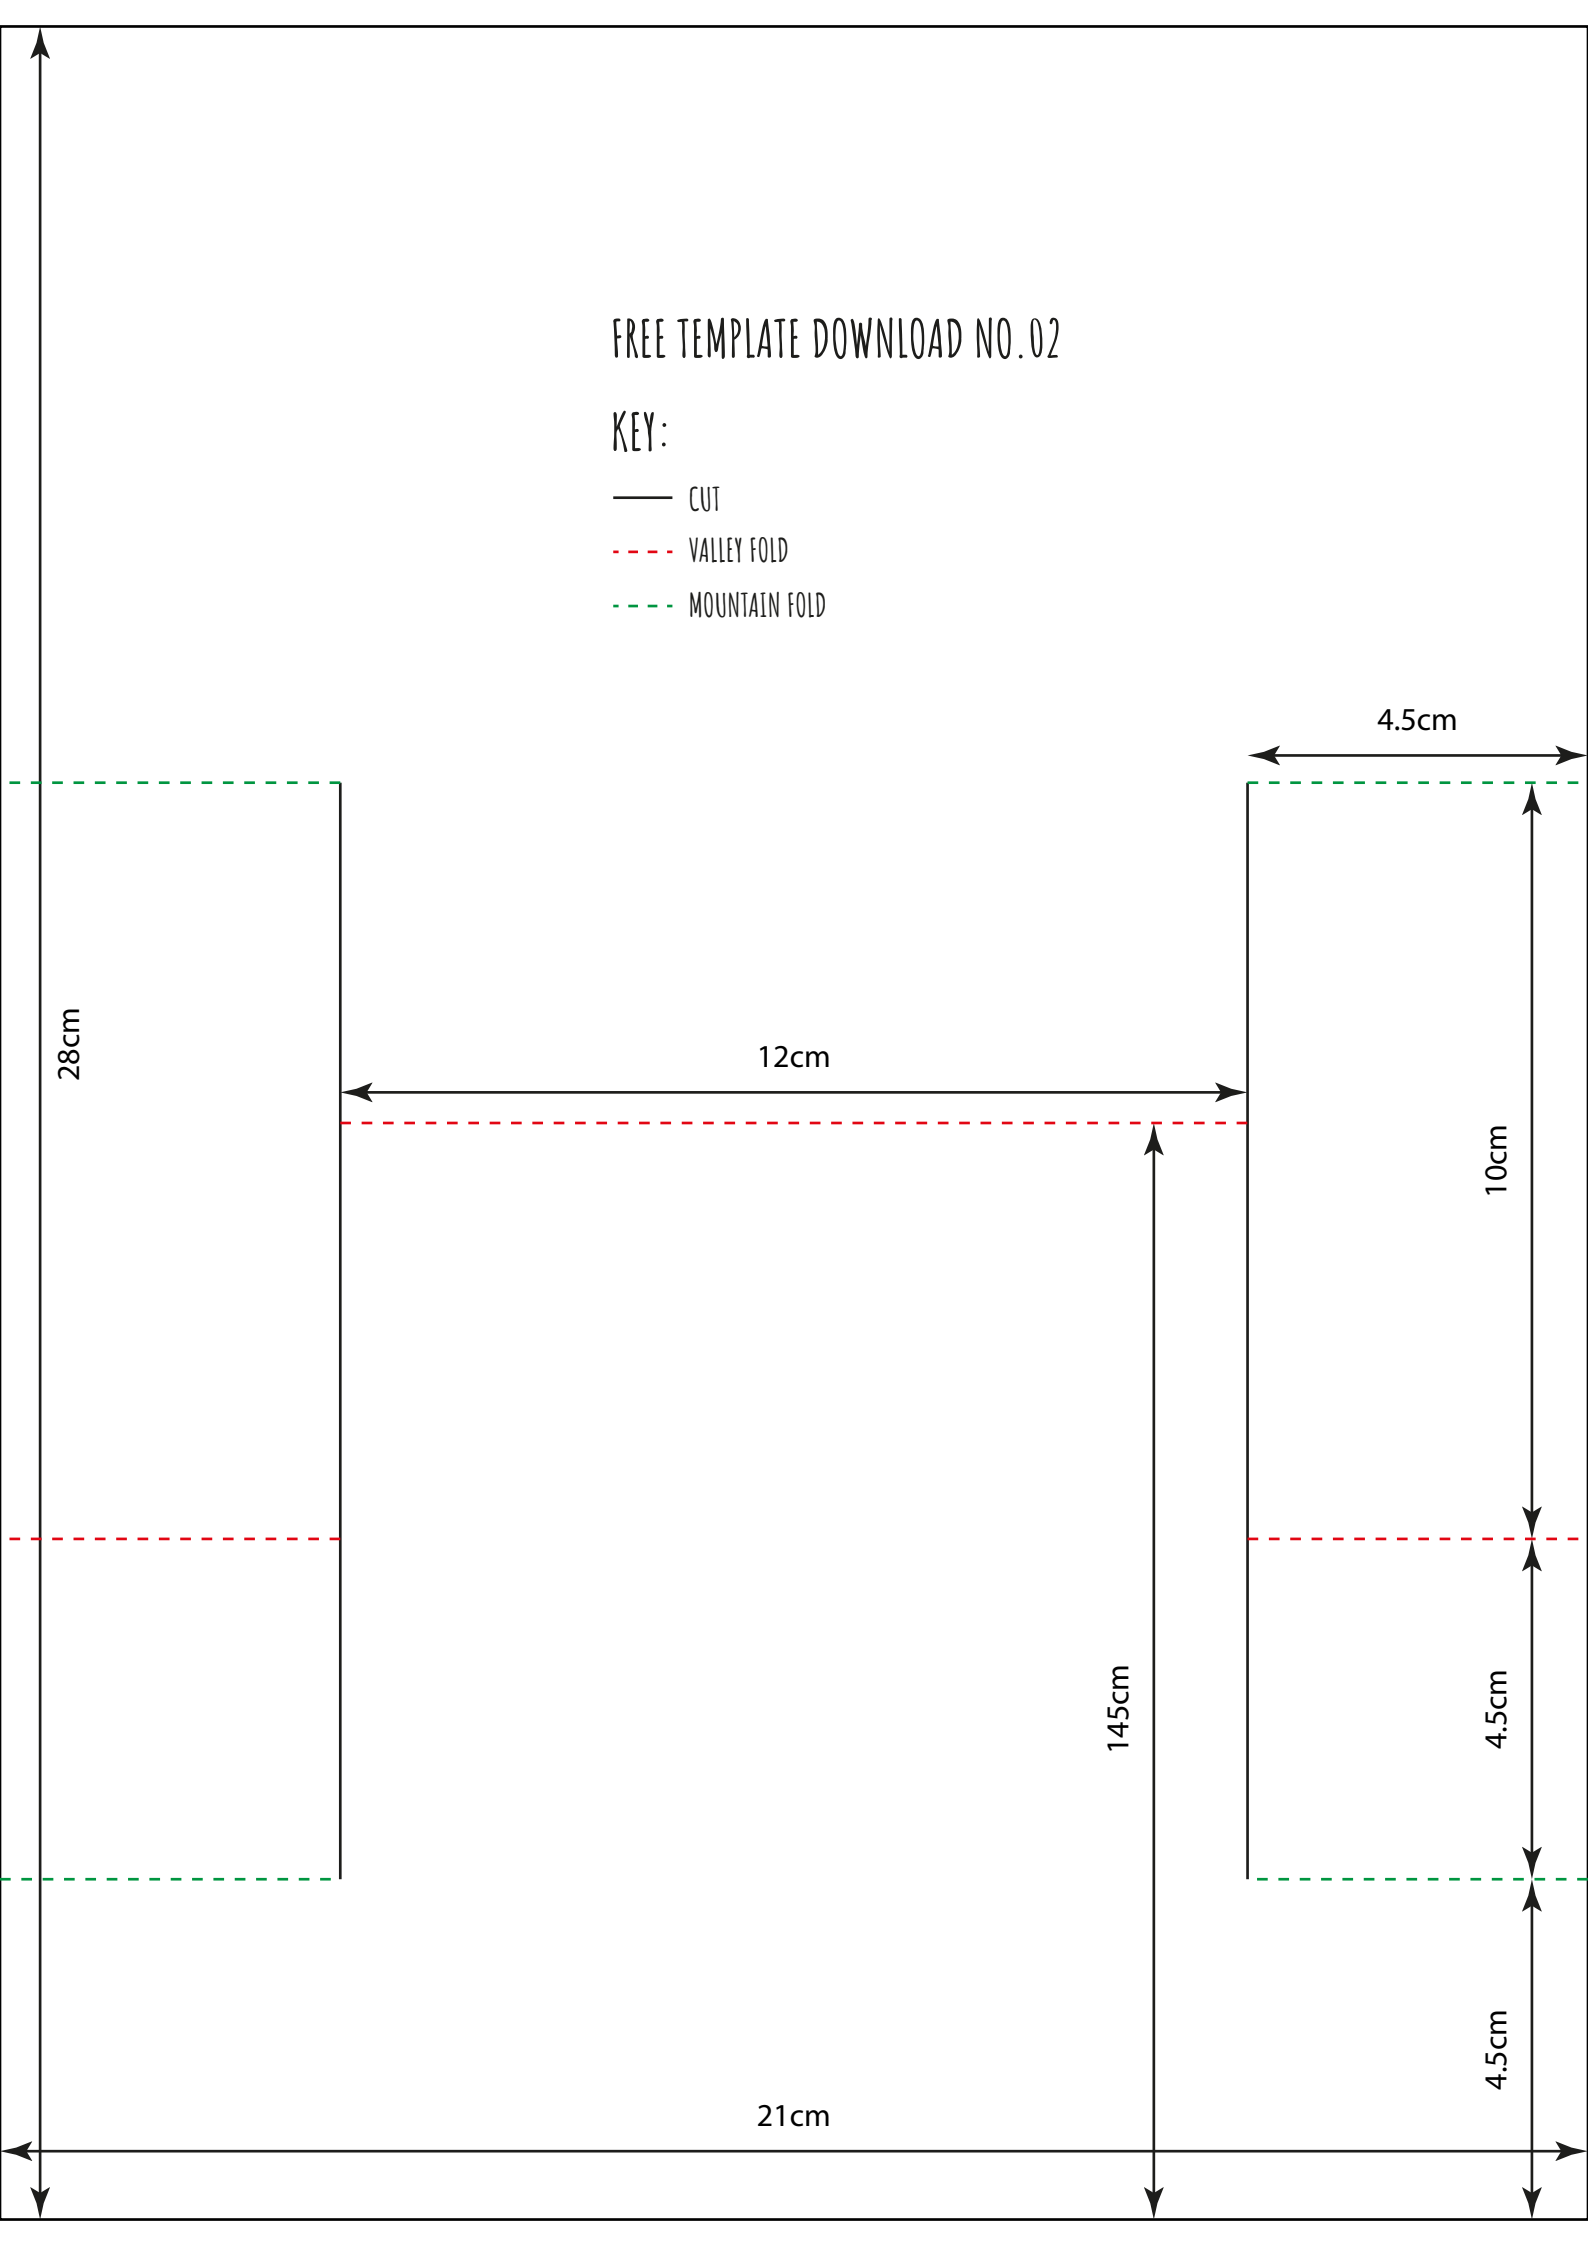

FREE TEMPLATE DOWNLOAD NO.02

KEY:

- CUT
- - - VALLEY FOLD
- - - MOUNTAIN FOLD

FREE TEMPLATE DOWNLOAD NO.03

KEY:

- CUT
- - - VALLEY FOLD
- · - · MOUNTAIN FOLD

FREE TEMPLATE DOWNLOAD NO.04

KEY:

- CUT
- - - VALLEY FOLD
- - - MOUNTAIN FOLD

DOOR
SIDES

BOX SIDES