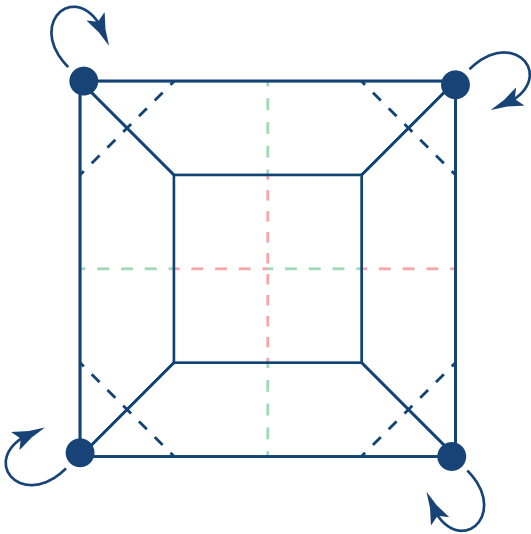

LITTLE HOUSE TEMPLATE

KEY: Cut solid lines ———
Score dashed lines - - - - -

FOLDED FRAME FOLDING DIAGRAMS

KEY: Score & fold - - - - -
Cut ———
Valley folds - - - - -
Mountain folds - . - . - .

1.

2.

3.

FOLDED FRAME FOLDING DIAGRAMS

KEY: Score & fold - - - - -
 Cut _____
 Valley folds - . - . - .
 Mountain folds - - - - -

4.

5.

6.

7.

8.

9.