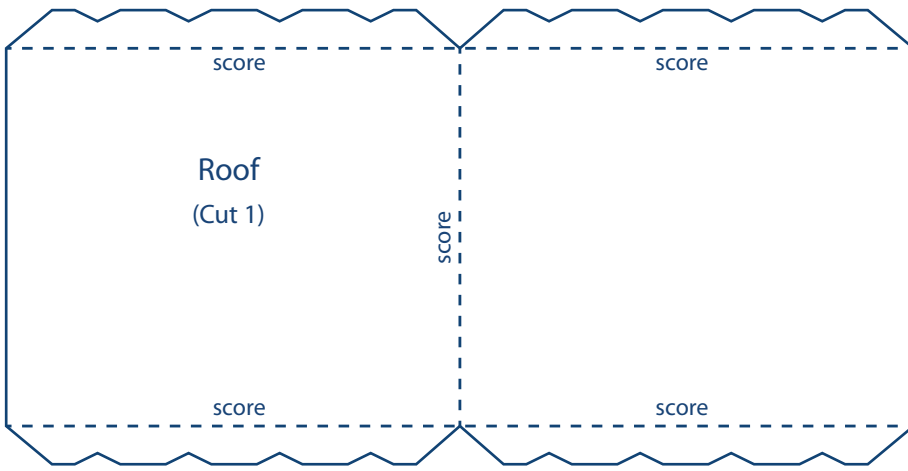

LITTLE HOUSE TEMPLATE

KEY: Cut solid lines ———
Score dashed lines - - - - -

FOLDED FRAME FOLDING DIAGRAMS

KEY: Score & fold - - - - -
Cut ———
Valley folds - - - - -
Mountain folds - . - . - .

1.

2.

3.

FOLDED FRAME FOLDING DIAGRAMS

KEY: Score & fold - - - - -
 Cut _____
 Valley folds - . - . - .
 Mountain folds - - - - -

4.

5.

6.

7.

8.

9.