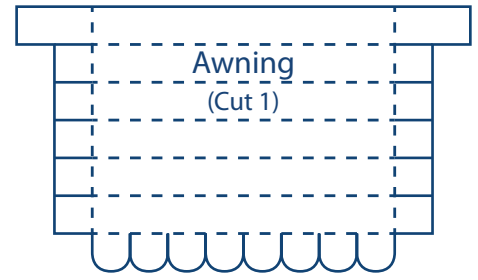

LITTLE HOUSE TEMPLATE

KEY: Cut solid lines ———
Score dashed lines - - - - -

FOLDED FRAME FOLDING DIAGRAMS

KEY: Score & fold - - - - -
Cut ———
Valley folds - - - - -
Mountain folds - . - . - .

1.

2.

3.

FOLDED FRAME FOLDING DIAGRAMS

KEY: Score & fold - - - - -
 Cut _____
 Valley folds - . - . - .
 Mountain folds - - - - -

4.

5.

6.

7.

8.

9.