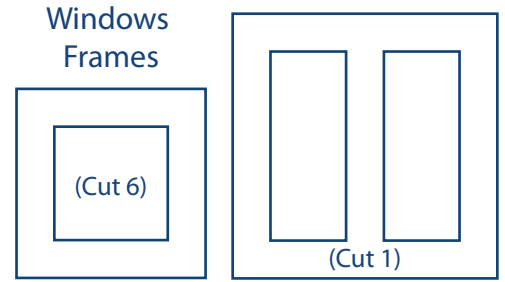

LITTLE HOUSE TEMPLATE

KEY: Cut solid lines ———
Score dashed lines - - - - -

FOLDED FRAME FOLDING DIAGRAMS

KEY: Score & fold - - - - -
Cut ———
Valley folds - - - - -
Mountain folds - . - . - .

1.

2.

3.

FOLDED FRAME FOLDING DIAGRAMS

KEY: Score & fold - - - - -
 Cut _____
 Valley folds - . - . - .
 Mountain folds - - - - -

4.

5.

6.

7.

8.

9.